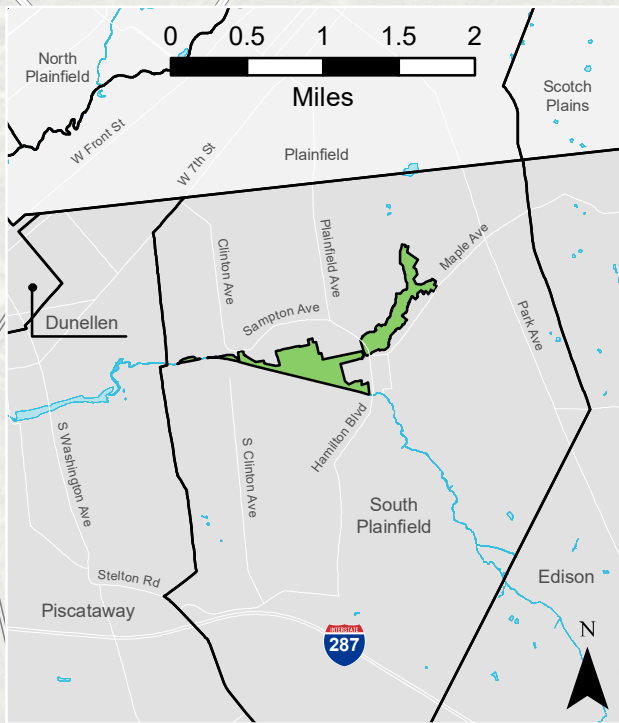

# Spring Lake Park

## South Plainfield Borough

**MIDDLESEX**  
COUNTY • NJ

Map Created February 2020 by  
Middlesex County Division of GIS

- Parking
- Comfort Station
- Gazebo
- Playground
- Basketball
- Tennis

### LEGEND

- Spring Lake Park Boundary
- Municipal Parks & Open Space
- Forest
- Wetlands
- Maintenance Building
- Walking Paths
- Park Roads