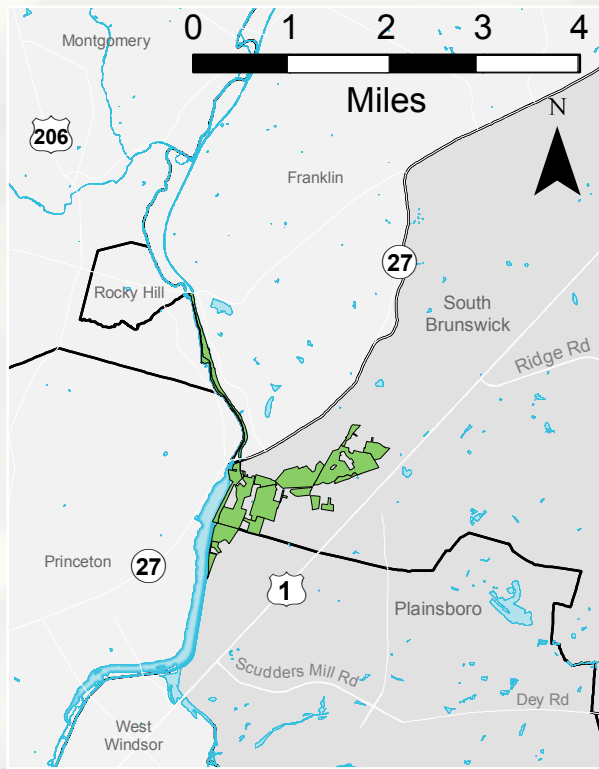

Meadow to Millstone Valley Trail

- Parking
- Trailhead
- Portable Toilet
- Kingston Locktender's House
- Trail Route
- State Park Headquarters
- Canal Lock
- Tunnel

LEGEND		Long Hike Trails	
Meadow to Millstone Valley Boundary	Wetlands	Delaware & Raritan Canal Towpath (33.9 mi)	Kingston Branch Loop (1.9 mi)
Field Clearing	Municipal Parks & Open Space	Kingston Trail (4.5 mi)	Rockingham Pathways
Forest		Nursery Trails (1.4 mi)	Other Trails