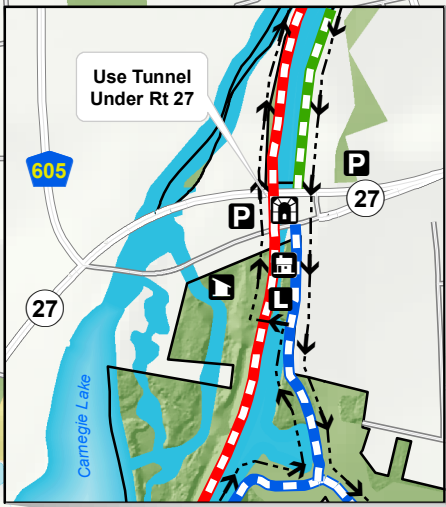

Meadow to Millstone Valley Trail

- Parking
- Trailhead
- Portable Toilet
- Kingston Locktender's House
- Trail Route
- State Park Headquarters
- Canal Lock
- Tunnel

LEGEND		Long Hike Trails	
Meadow to Millstone Valley Boundary	Wetlands	Delaware & Raritan Canal Towpath (33.9 mi)	Kingston Branch Loop (1.9 mi)
Field Clearing	Municipal Parks & Open Space	Kingston Trail (4.5 mi)	Rockingham Pathways
Forest		Nursery Trails (1.4 mi)	Other Trails