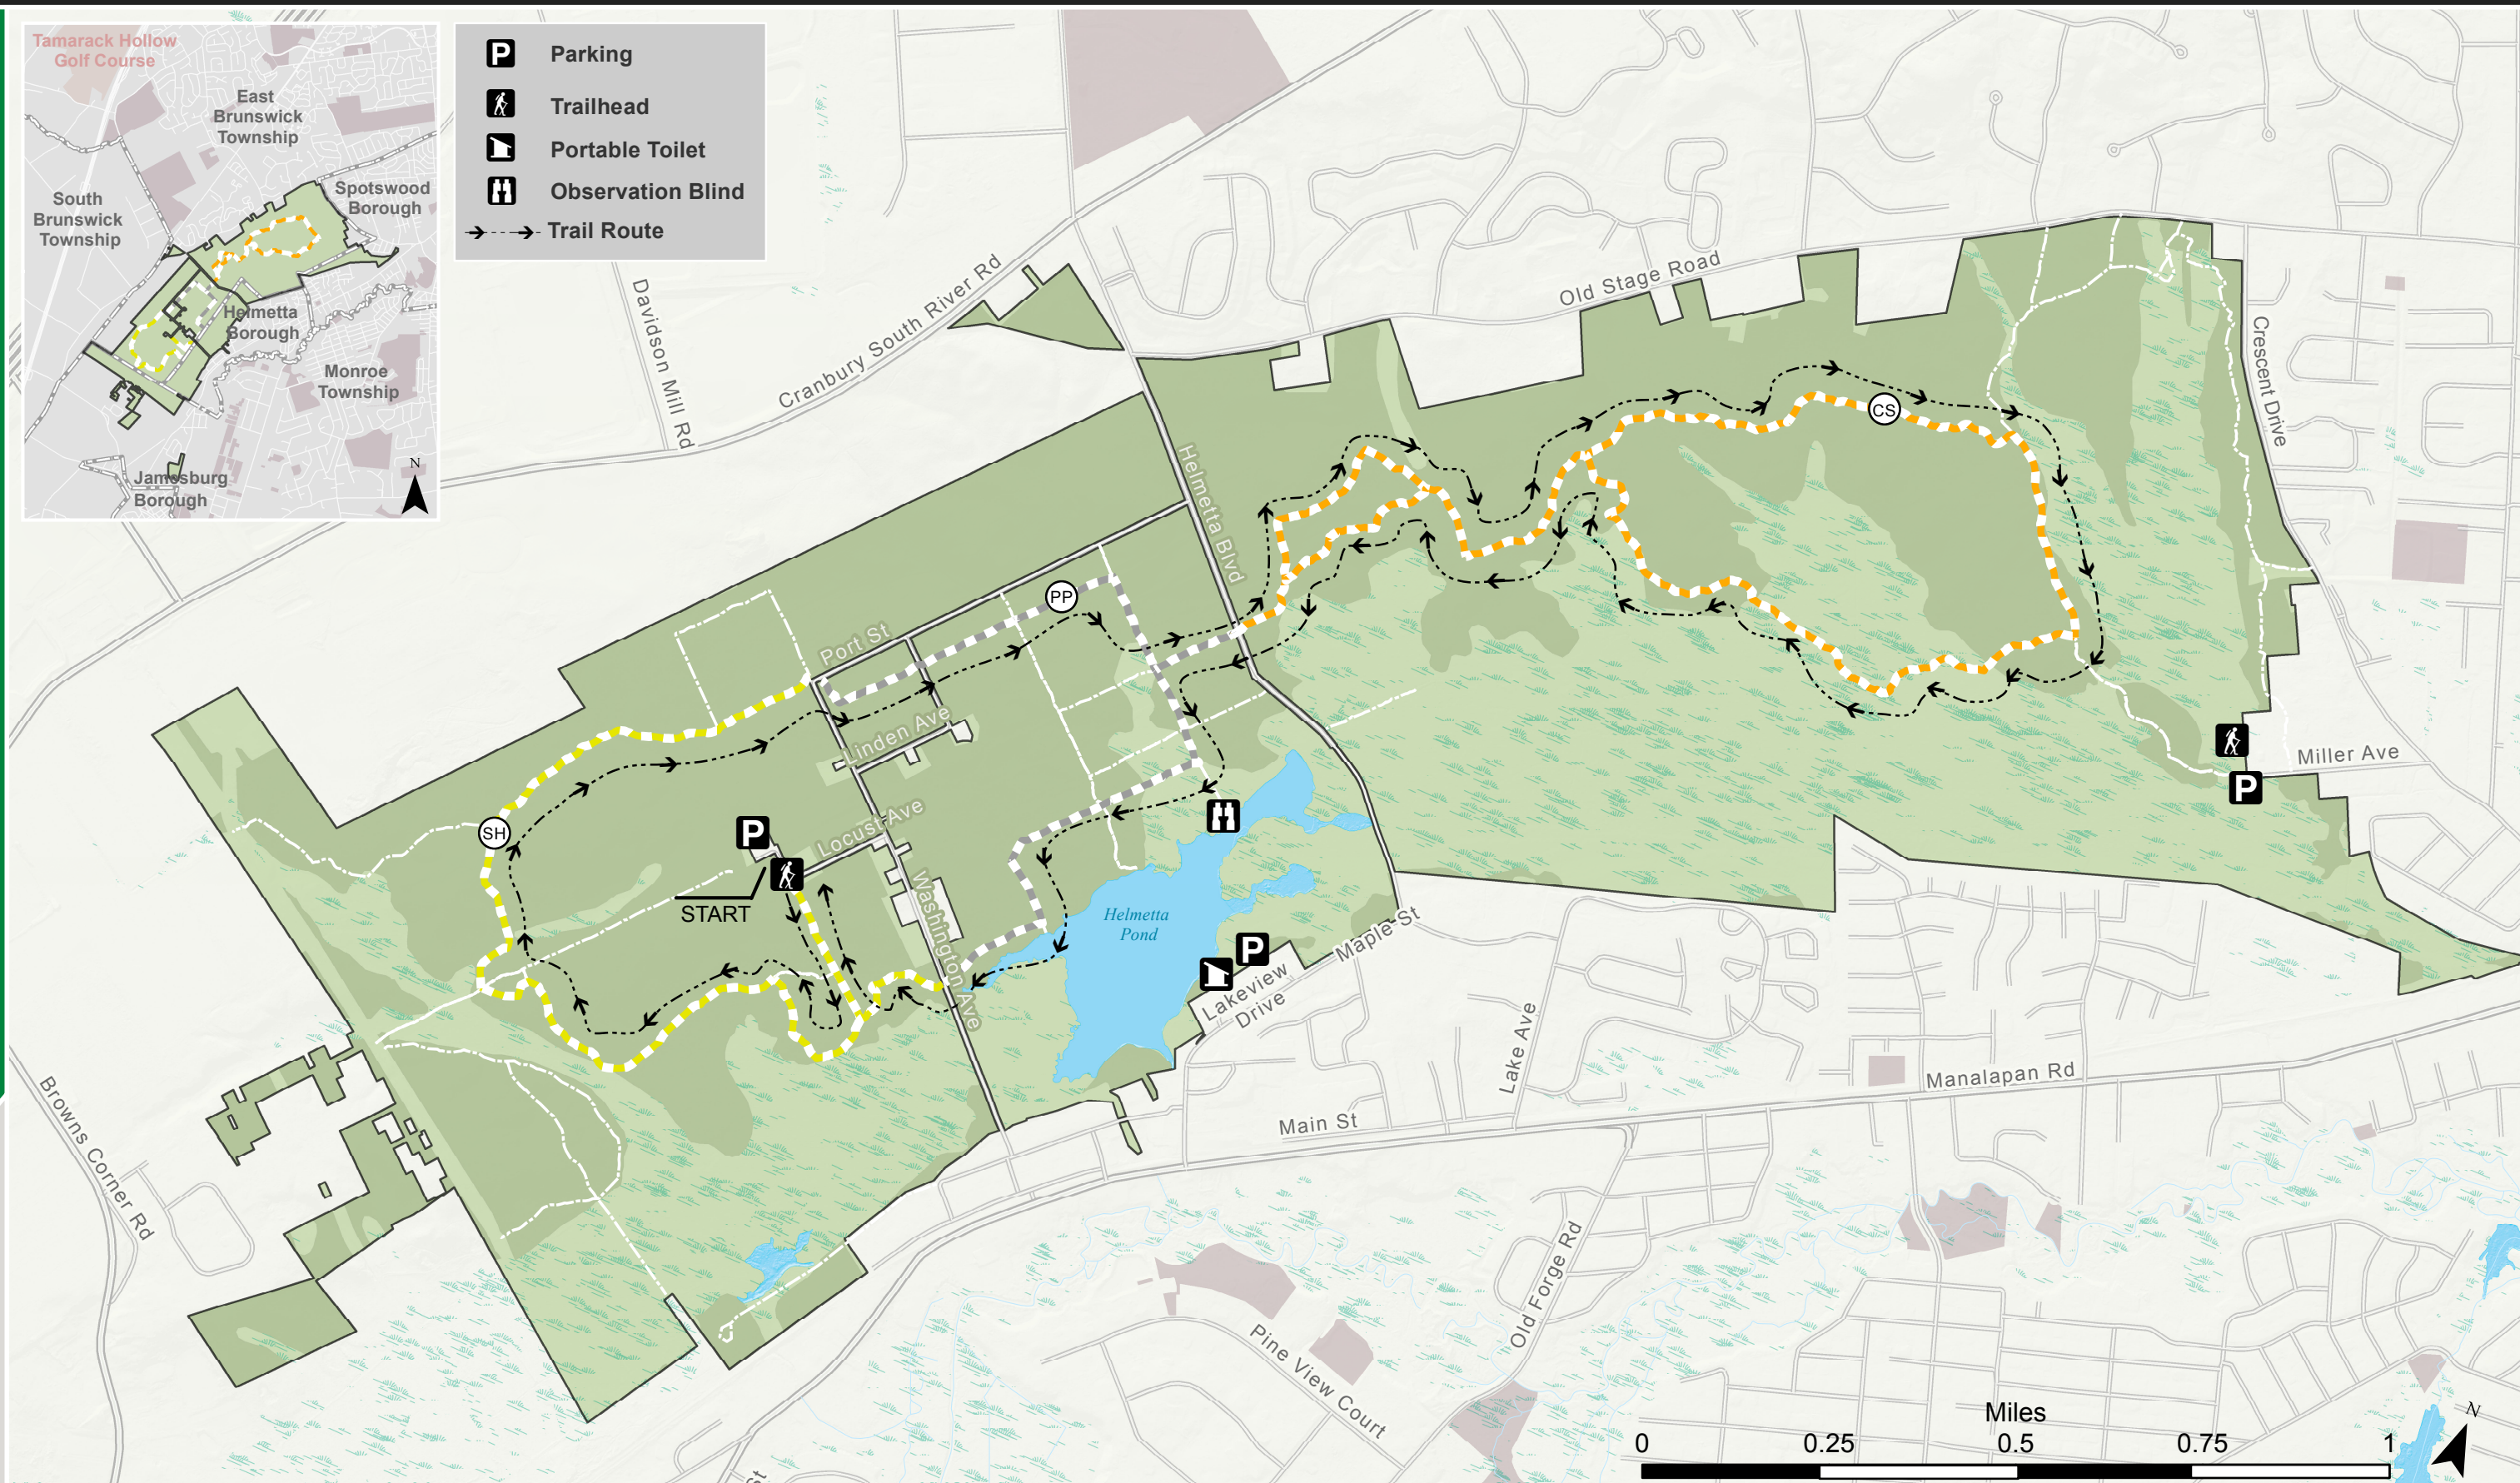

# Jamesburg Park Conservation Area

- Parking
- Trailhead
- Portable Toilet
- Observation Blind
- Trail Route

**LEGEND**

- Jamesburg Park Conservation Area Boundary
- Wetlands
- Municipal Parks & Open Space

**Long Hike Trails**

- Snuffy Hollow Trail
- Cedar Swamp Trail
- Pitch Pine Loop
- Other Trails