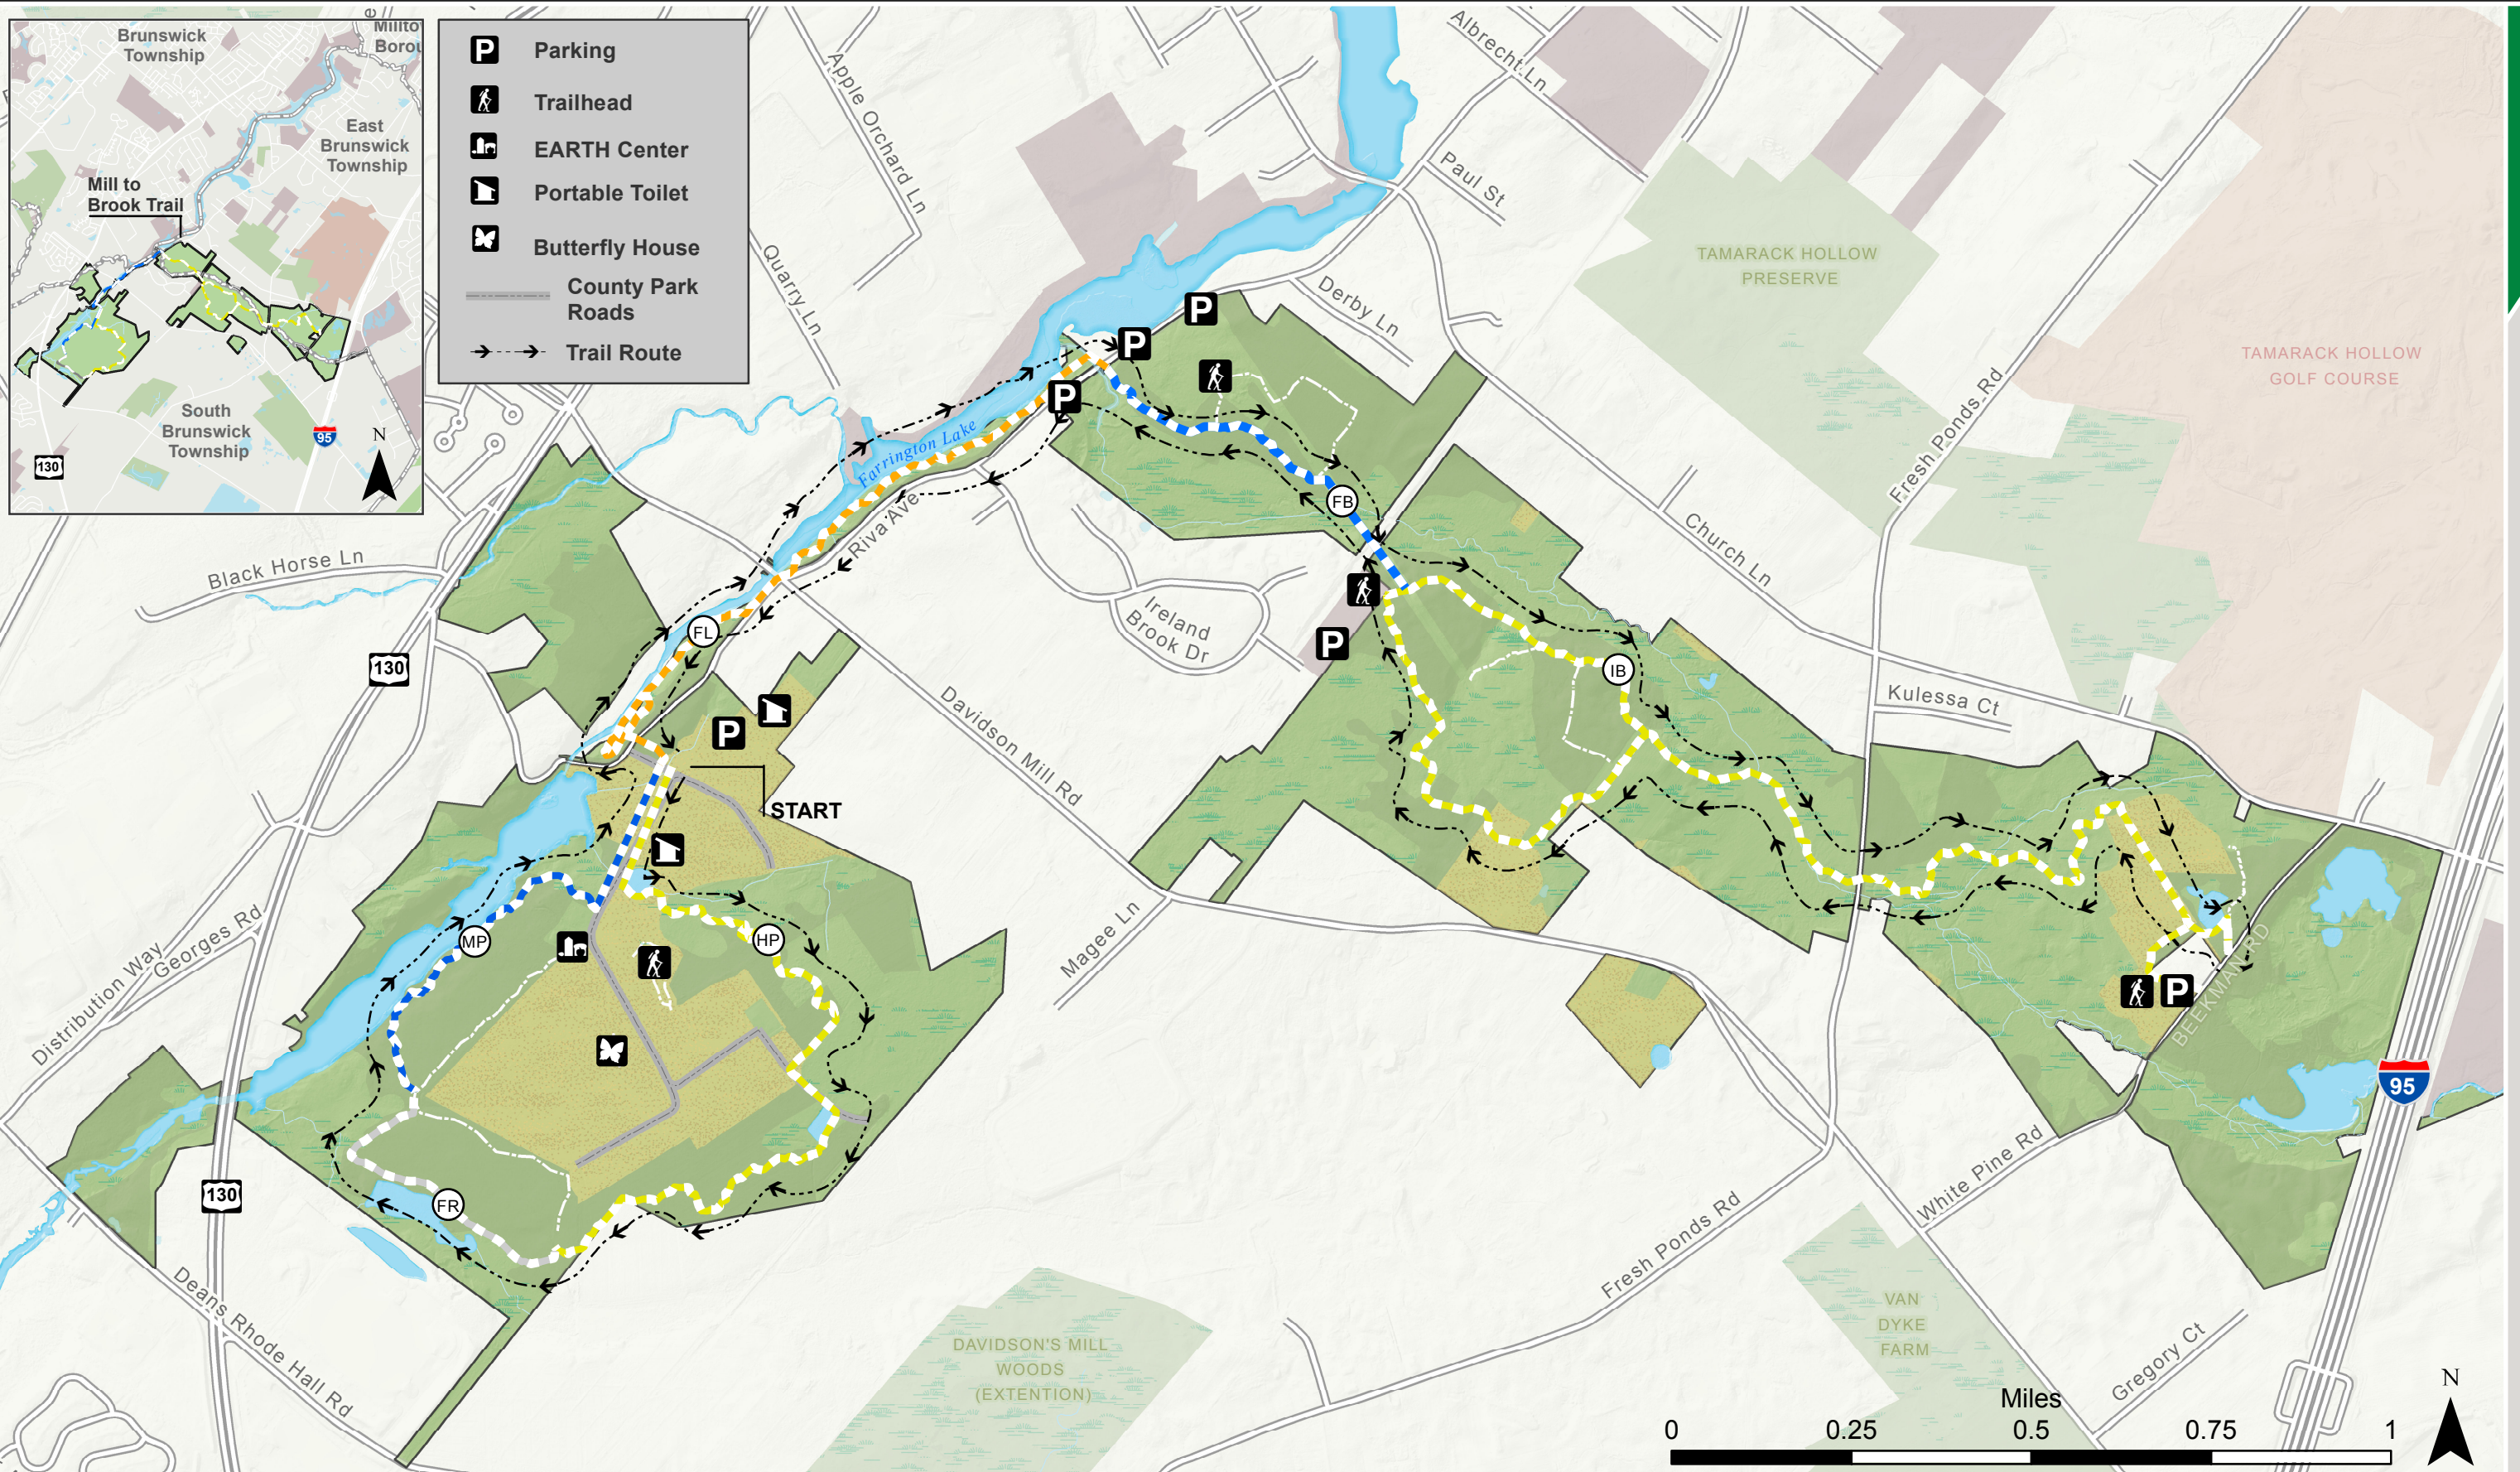

Mill to Brook Trail

- Parking
- Trailhead
- EARTH Center
- Portable Toilet
- Butterfly House
- County Park Roads
- Trail Route

- LEGEND**
- | | | | | | | | | |
|------------------------|----------------|------------------------------|-----------------------|-------------------------|-------------------|-----------------|--------------------|--------------|
| Mill to Brook Boundary | Field Clearing | Municipal Parks & Open Space | Wetlands | Long Hike Trails | Hidden Pond Trail | Mill Pond Trail | Forest Brook Trail | Other Trails |
| County Open Space | Golf Course | Farm Road Trail | Farrington Lake Trail | Ireland Brook Trail | | | | |