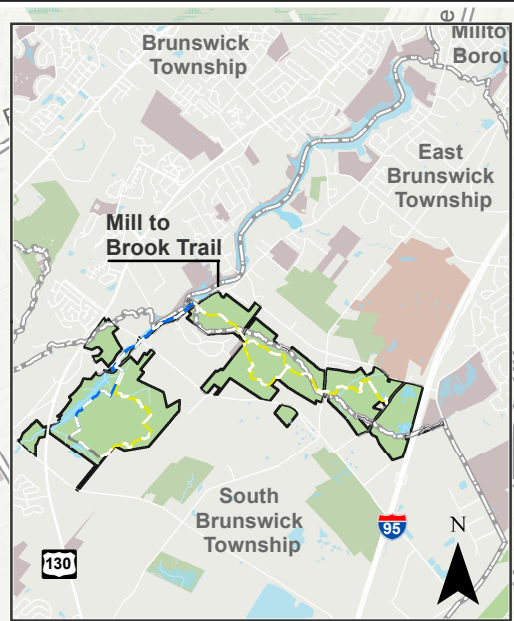

Mill to Brook Trail

- Parking
- Trailhead
- EARTH Center
- Portable Toilet
- Butterfly House
- County Park Roads
- Trail Route

- LEGEND**
- | | | | | | | | | |
|------------------------|----------------|------------------------------|-----------------------|-------------------------|-------------------|-----------------|--------------------|--------------|
| Mill to Brook Boundary | Field Clearing | Municipal Parks & Open Space | Wetlands | Long Hike Trails | Hidden Pond Trail | Mill Pond Trail | Forest Brook Trail | Other Trails |
| County Open Space | Golf Course | Farm Road Trail | Farrington Lake Trail | Ireland Brook Trail | | | | |