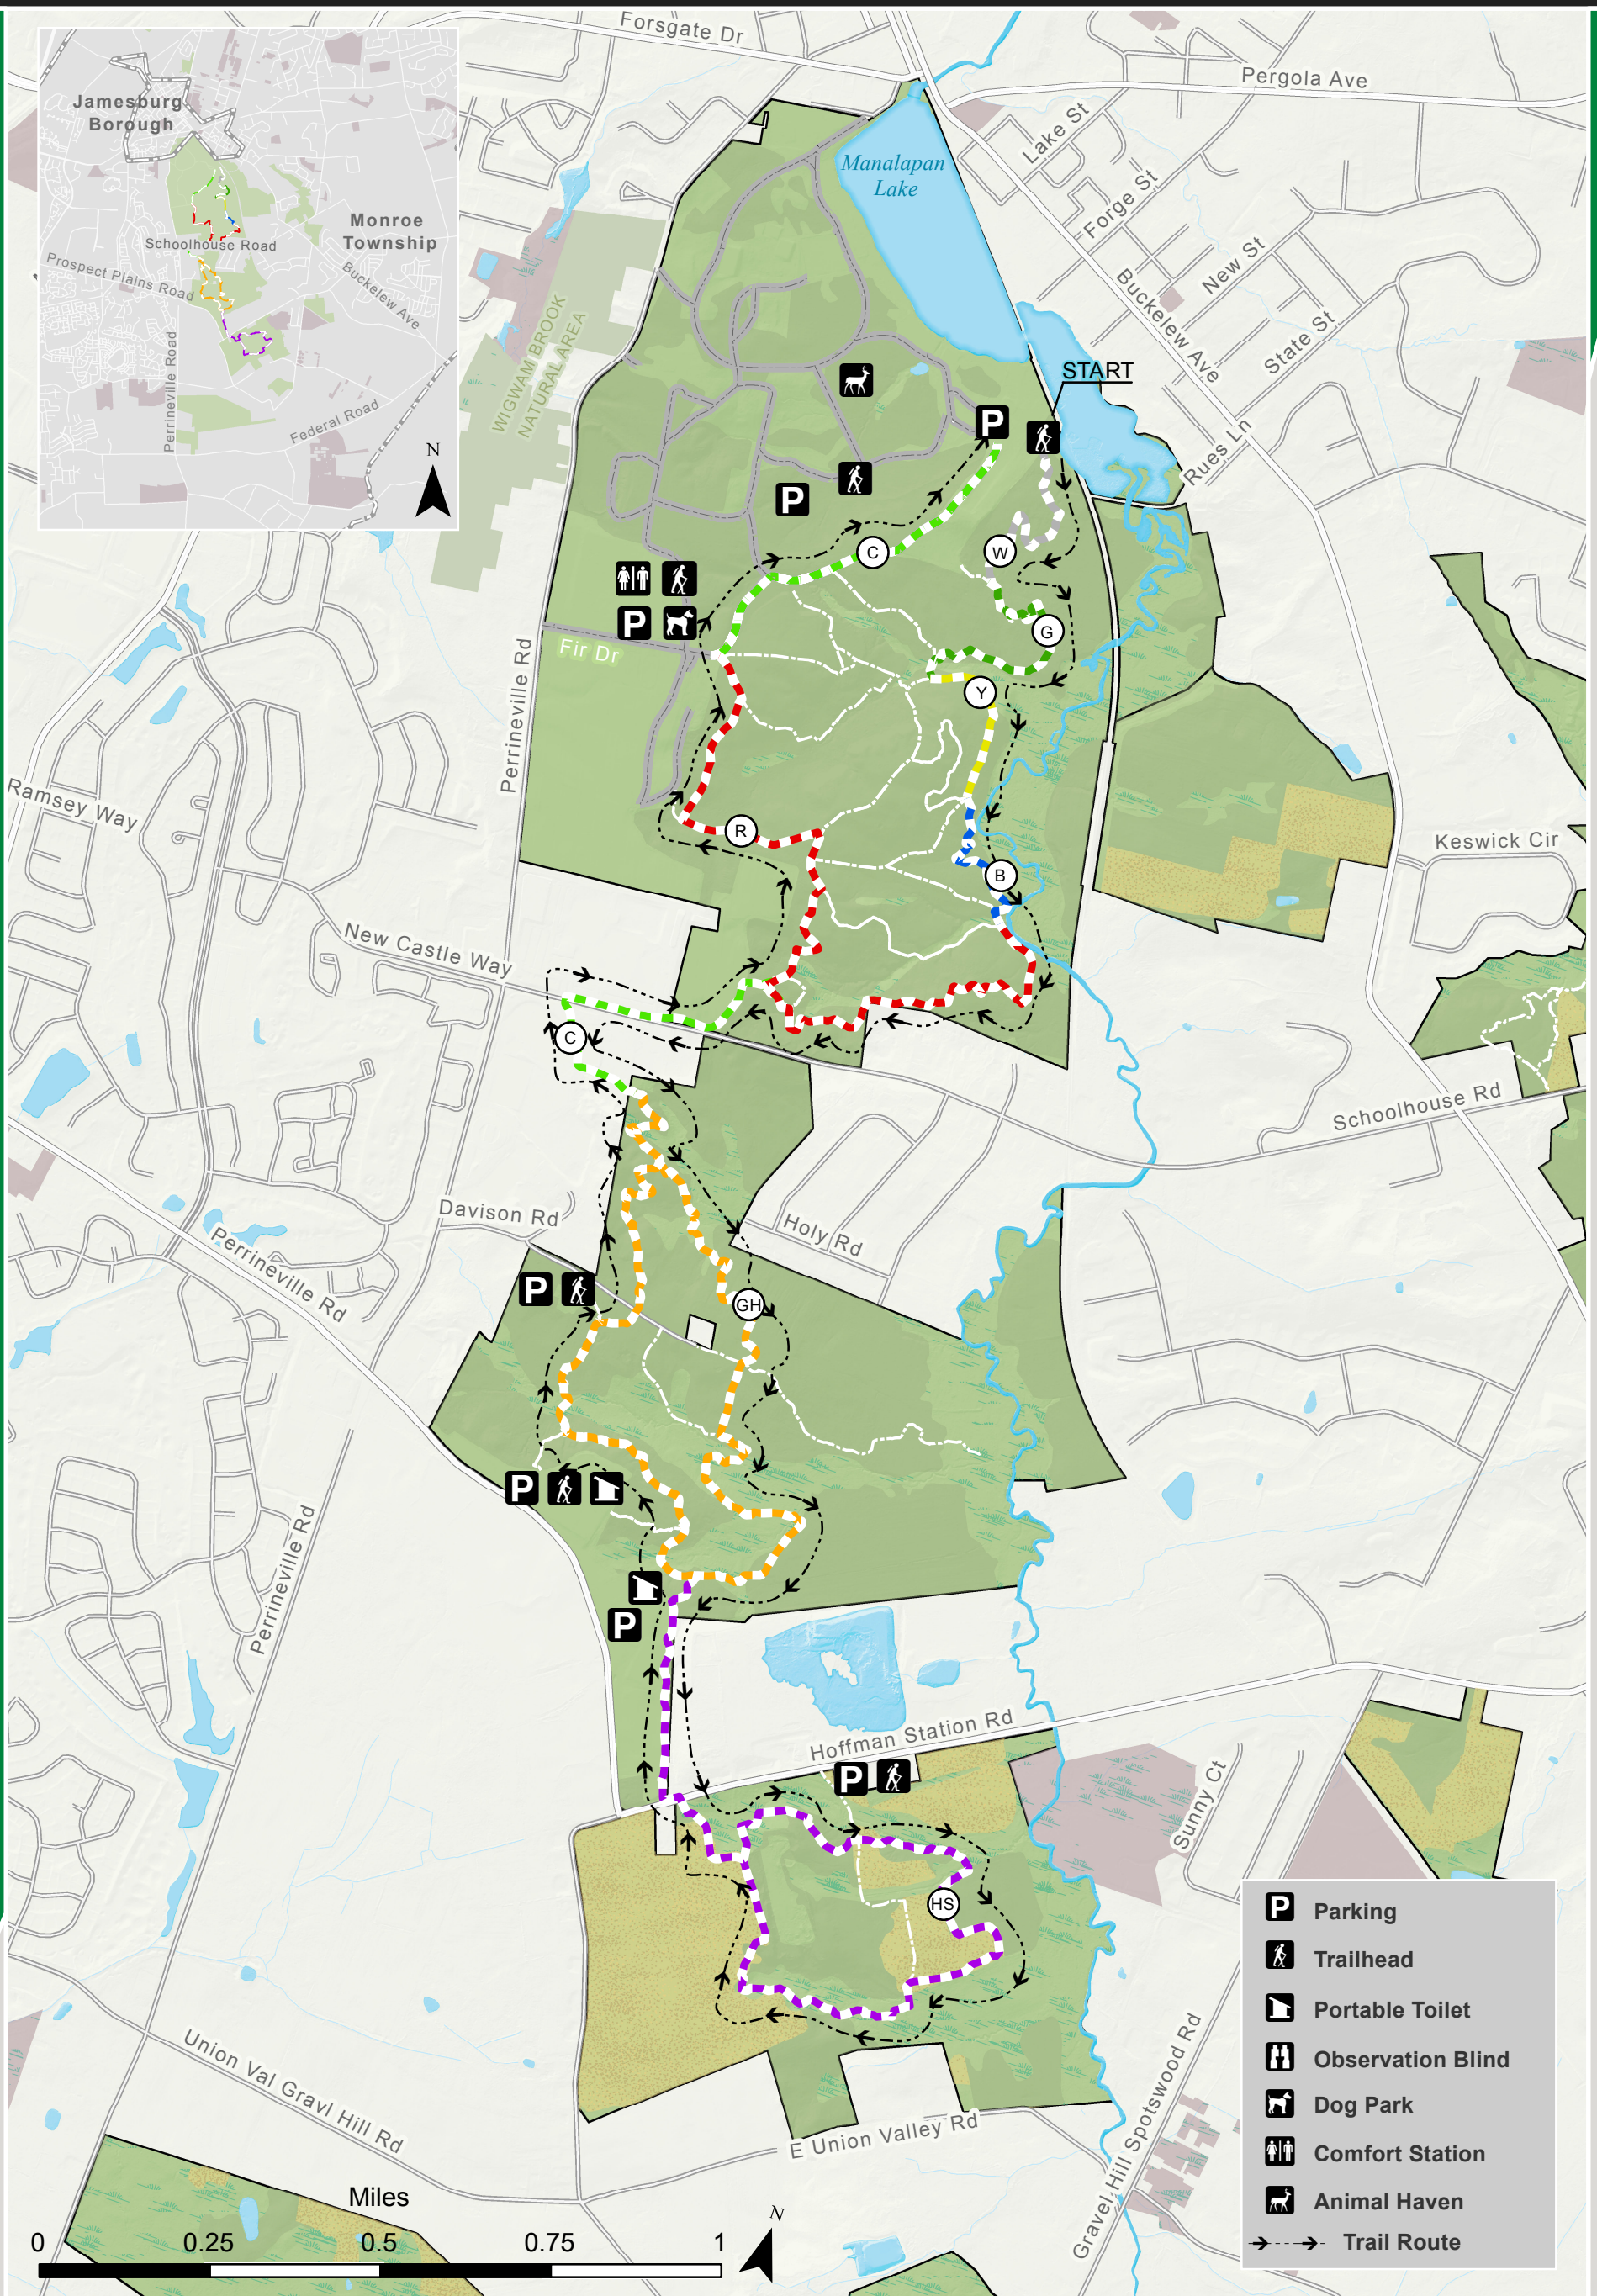

Thompson Park Conservation Area

MIDDLESEX
COUNTY • NJ

Map Created July 2018 by Middlesex County Office of GIS

LEGEND		Long Hike Trails		
Thompson Park Boundary	Wetlands	Yellow Trail	Blue Trail	Connecting Trails
Field Clearing	Municipal Parks & Open Space	White Trail	Red Trail	Green Trail
County Open Space		Gravel Hill Trail	Hoffman Station Trail	Other Trails
				Park Roads