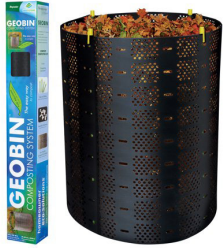

Composting Bins Available for Purchase

Geobin

(For yard trimmings)
20 cubic foot capacity
30" high x 36" wide at
base

\$20

The Middlesex County Division of Solid Waste Management is pleased to make compost bins available to Middlesex County residents at discounted prices.

Soil Saver

(For kitchen scraps and
yard trimmings)
11.4 cubic foot capacity
32" high x 28" wide x 28"
long

\$40

**Middlesex County
Department of Public Safety & Health**

Solid Waste Management

13-15 Kennedy Boulevard East
Brunswick, NJ 08816