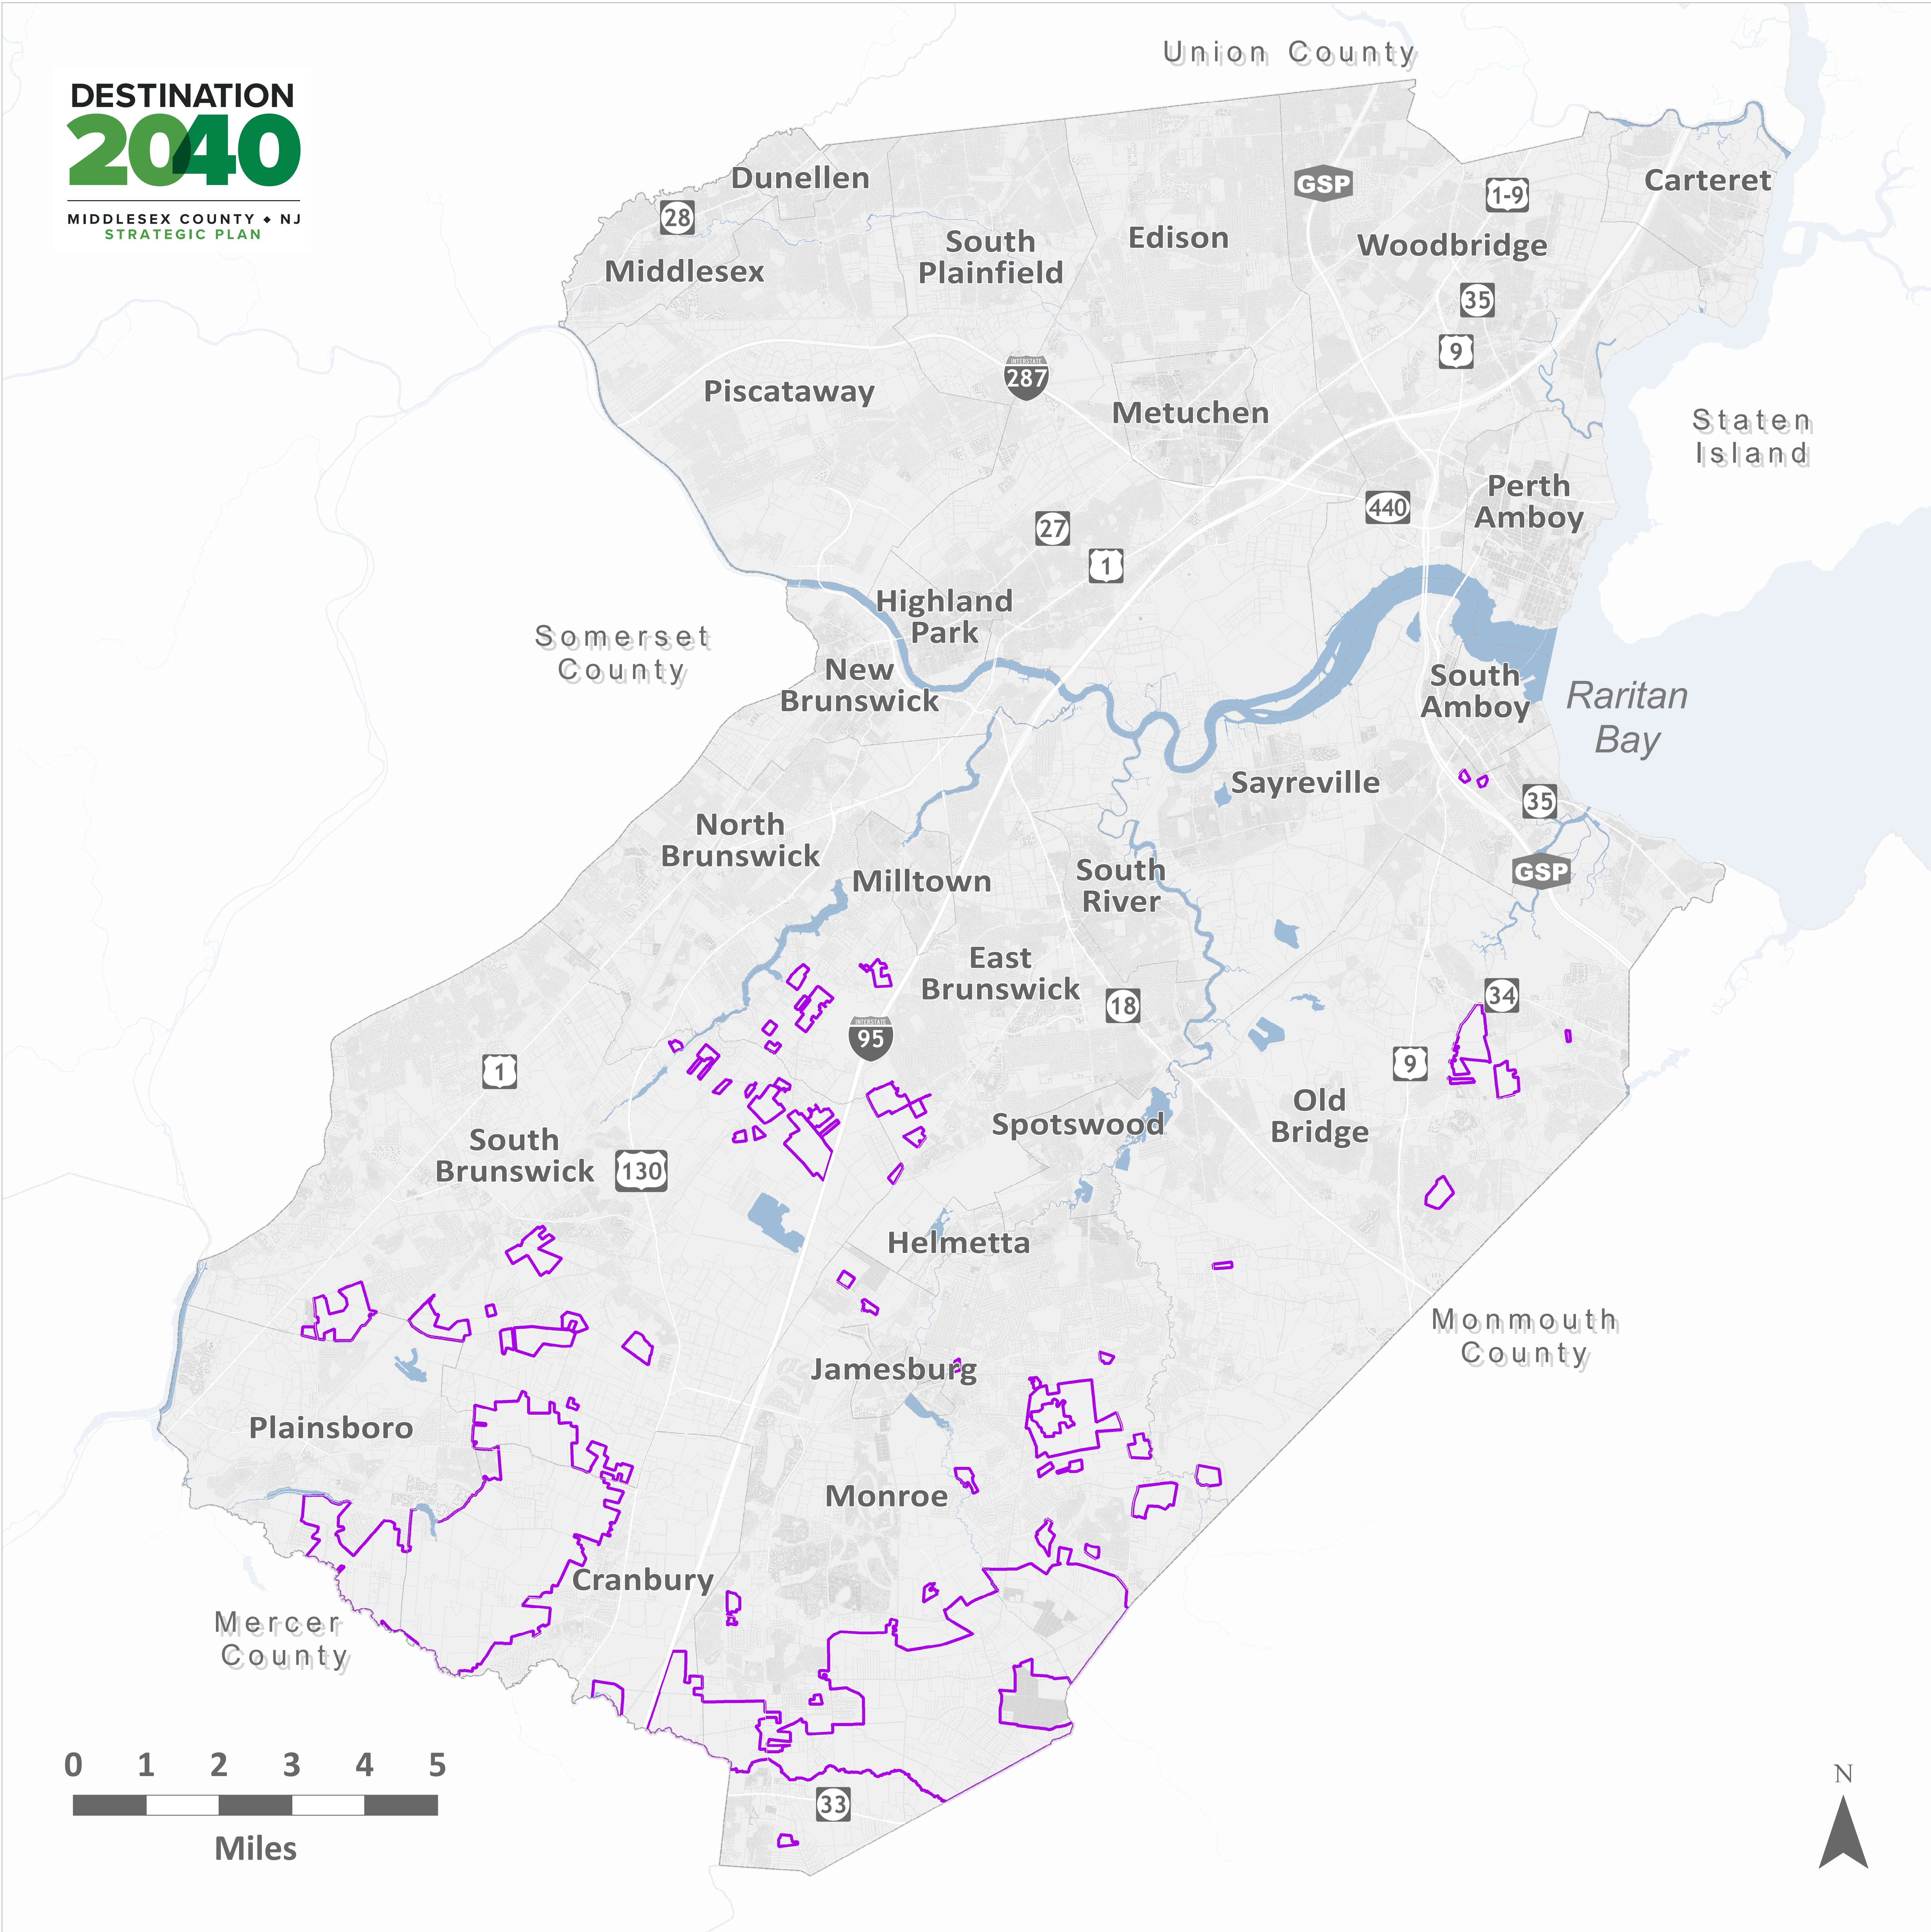

# Proposed Agricultural Development Area

**MIDDLESEX**  
COUNTY • NJ

**STRONG FARMING.  
LOCAL FOODS.**

Middlesex County's Comprehensive  
Farmland Preservation Plan

*Prepared: July 13, 2022*  
*By: Middlesex County Office of Planning*

 Proposed Agricultural Development Area (ADA)

**Data Sources:**  
Proposed Agricultural Development Area (ADA):  
Middlesex County Office of Planning (July 8, 2022)  
This layer is the proposed Agricultural Development Area (ADA) as recommended by the staff of the Middlesex County Office of Planning (MCOP) and is subject to adoption by the Middlesex County Agriculture Development Board (MCADB) and certification by the State Agriculture Development Committee (SADC)