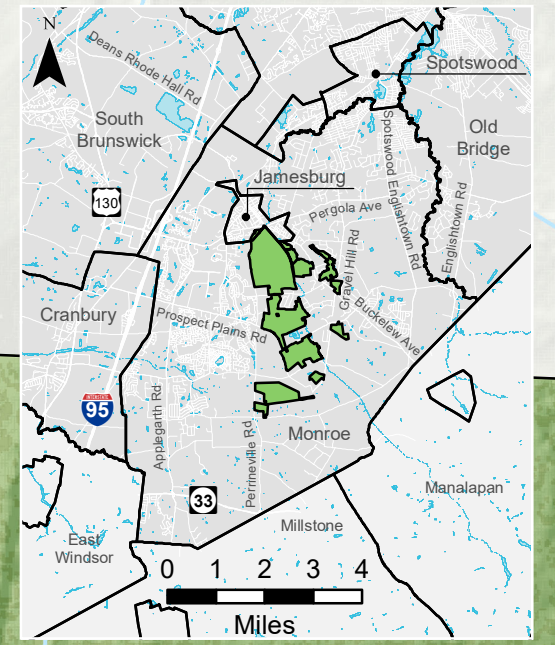

Thompson Park Conservation Area Schoolhouse Road Property Monroe Township

MIDDLESEX
COUNTY • NJ

Map Created December 2022 by
Middlesex County Division of GIS

-  **P** Parking
-  **Trailhead**
-  **F** Fire Station

Key to Trail Blaze System

 START OF TRAIL	 RIGHT TURN	 LEFT TURN
 CONTINUE STRAIGHT	 SPUR LEADING TO DIFFERENT TRAIL	 END OF TRAIL

LEGEND

-  Thompson Park Conservation Area Boundary
-  Municipal Parks & Open Space
-  Forest
-  Field/Clearing
-  Wetlands

Hiking Trails

-  **SR** Schoolhouse Road Trail (.8 mi)
-  **W** Whitetail Trail (.15 mi)