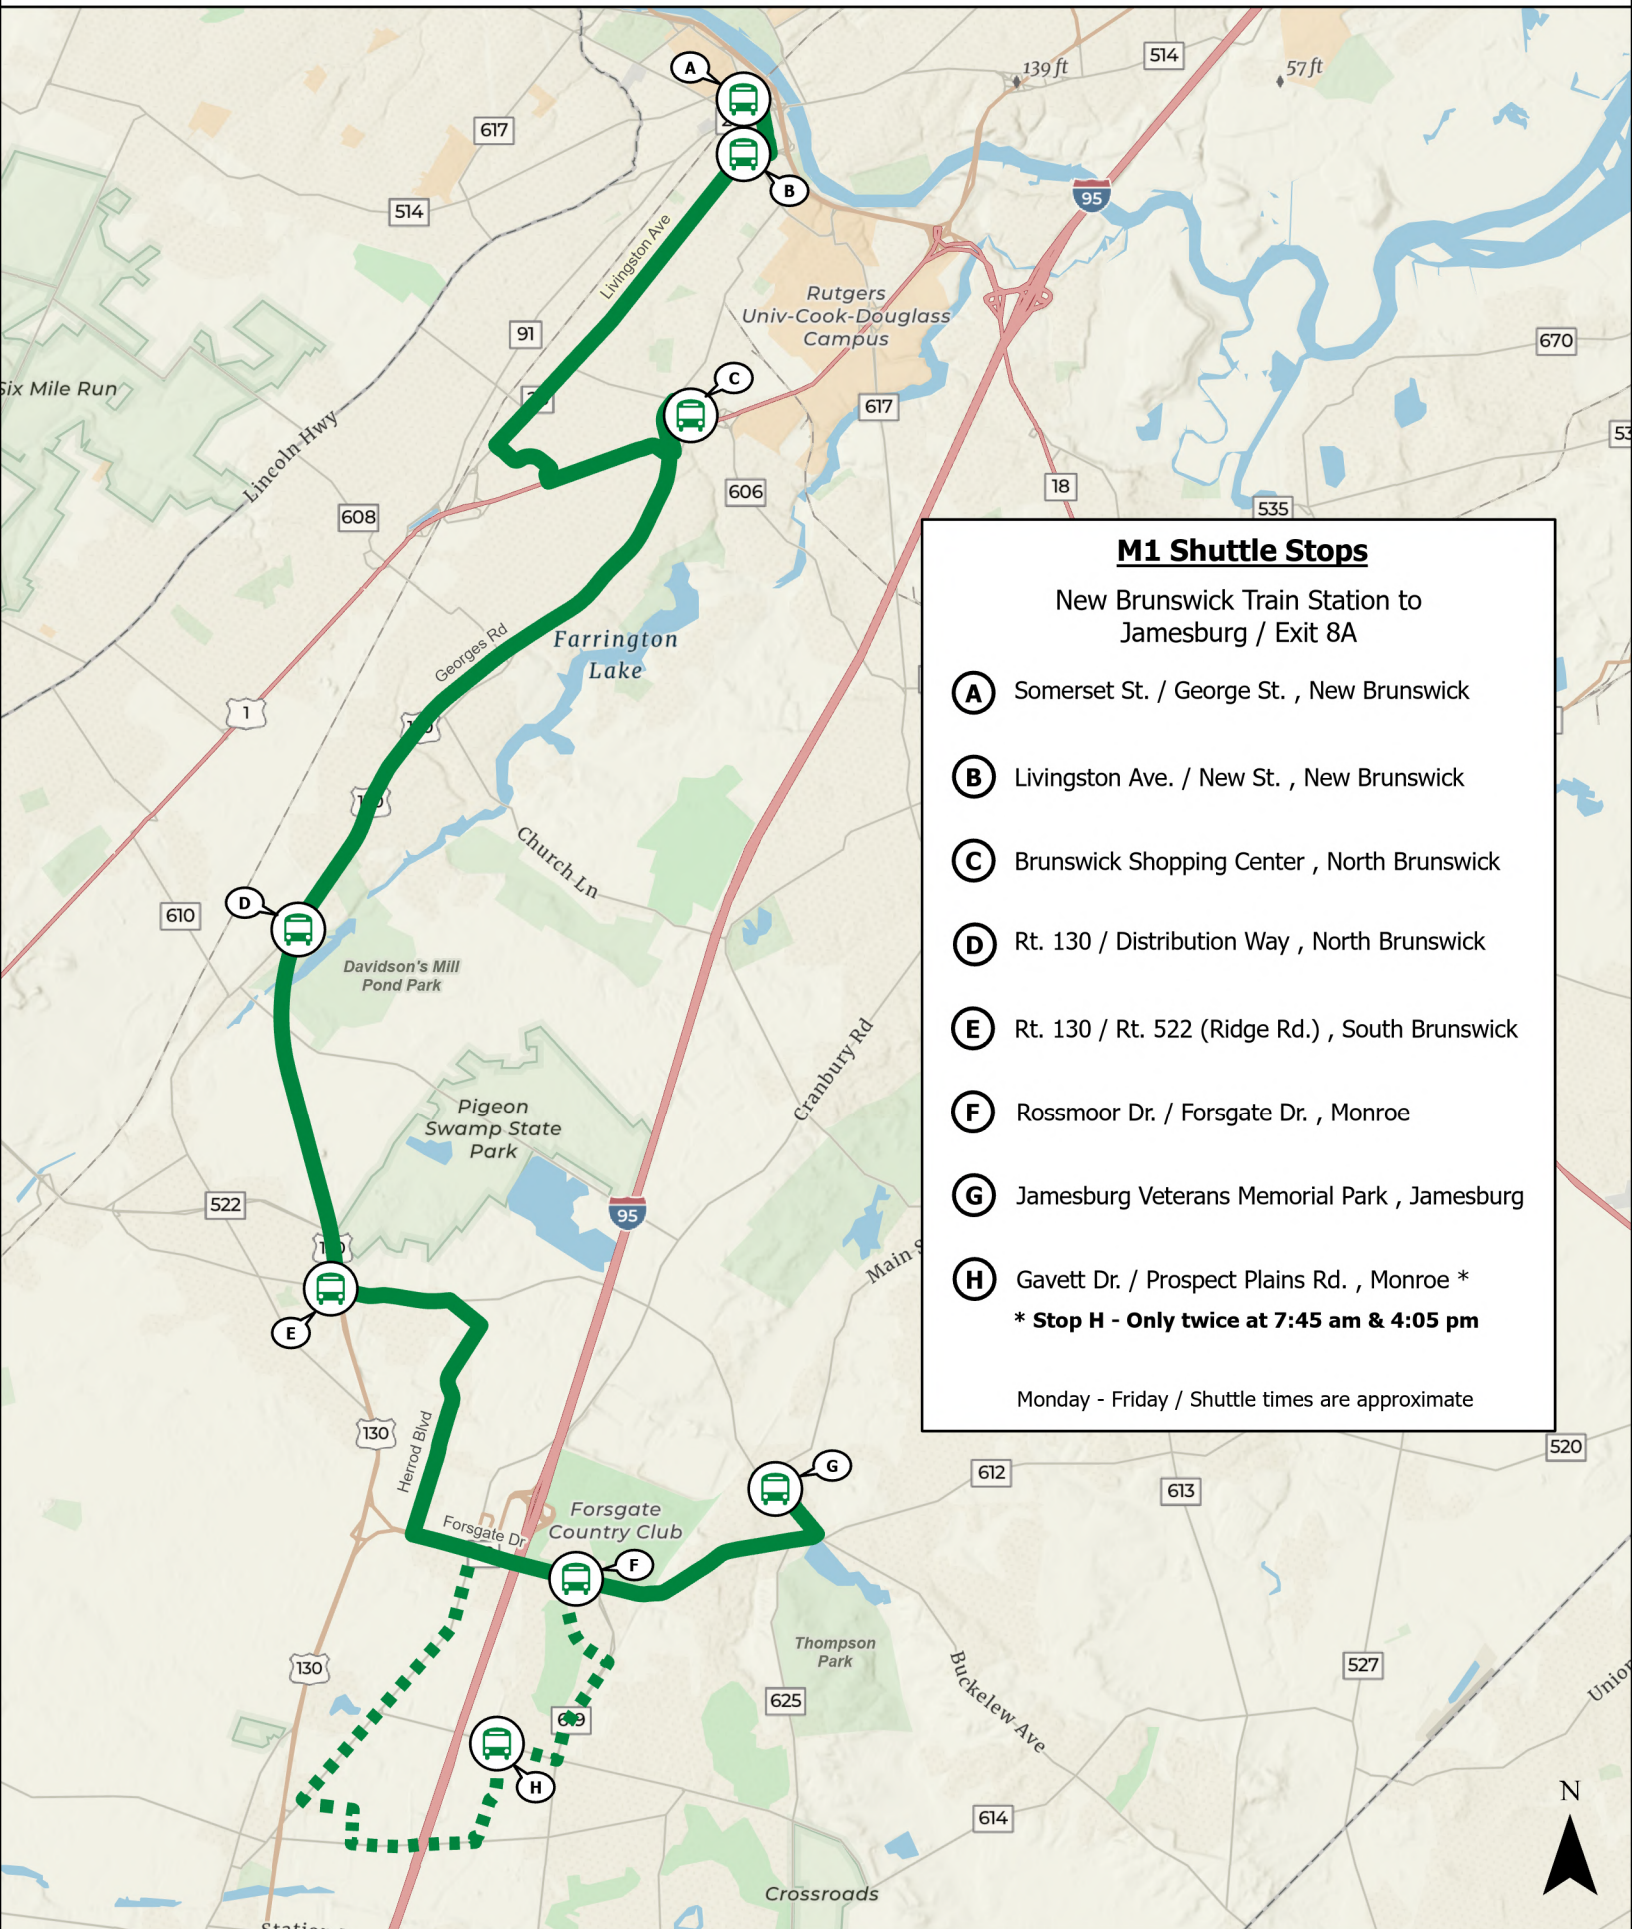

MCAT M1 Shuttle Map

Map Created March 2023 by Middlesex County Division of GIS

M1 Shuttle Stops

New Brunswick Train Station to Jamesburg / Exit 8A

- (A)** Somerset St. / George St. , New Brunswick
- (B)** Livingston Ave. / New St. , New Brunswick
- (C)** Brunswick Shopping Center , North Brunswick
- (D)** Rt. 130 / Distribution Way , North Brunswick
- (E)** Rt. 130 / Rt. 522 (Ridge Rd.) , South Brunswick
- (F)** Rossmoor Dr. / Forsgate Dr. , Monroe
- (G)** Jamesburg Veterans Memorial Park , Jamesburg
- (H)** Gavett Dr. / Prospect Plains Rd. , Monroe *

*** Stop H - Only twice at 7:45 am & 4:05 pm**

Monday - Friday / Shuttle times are approximate

LEGEND

M1 Route

M1 Route (Route only for 1 stop, twice a day)

M1 Route Stops