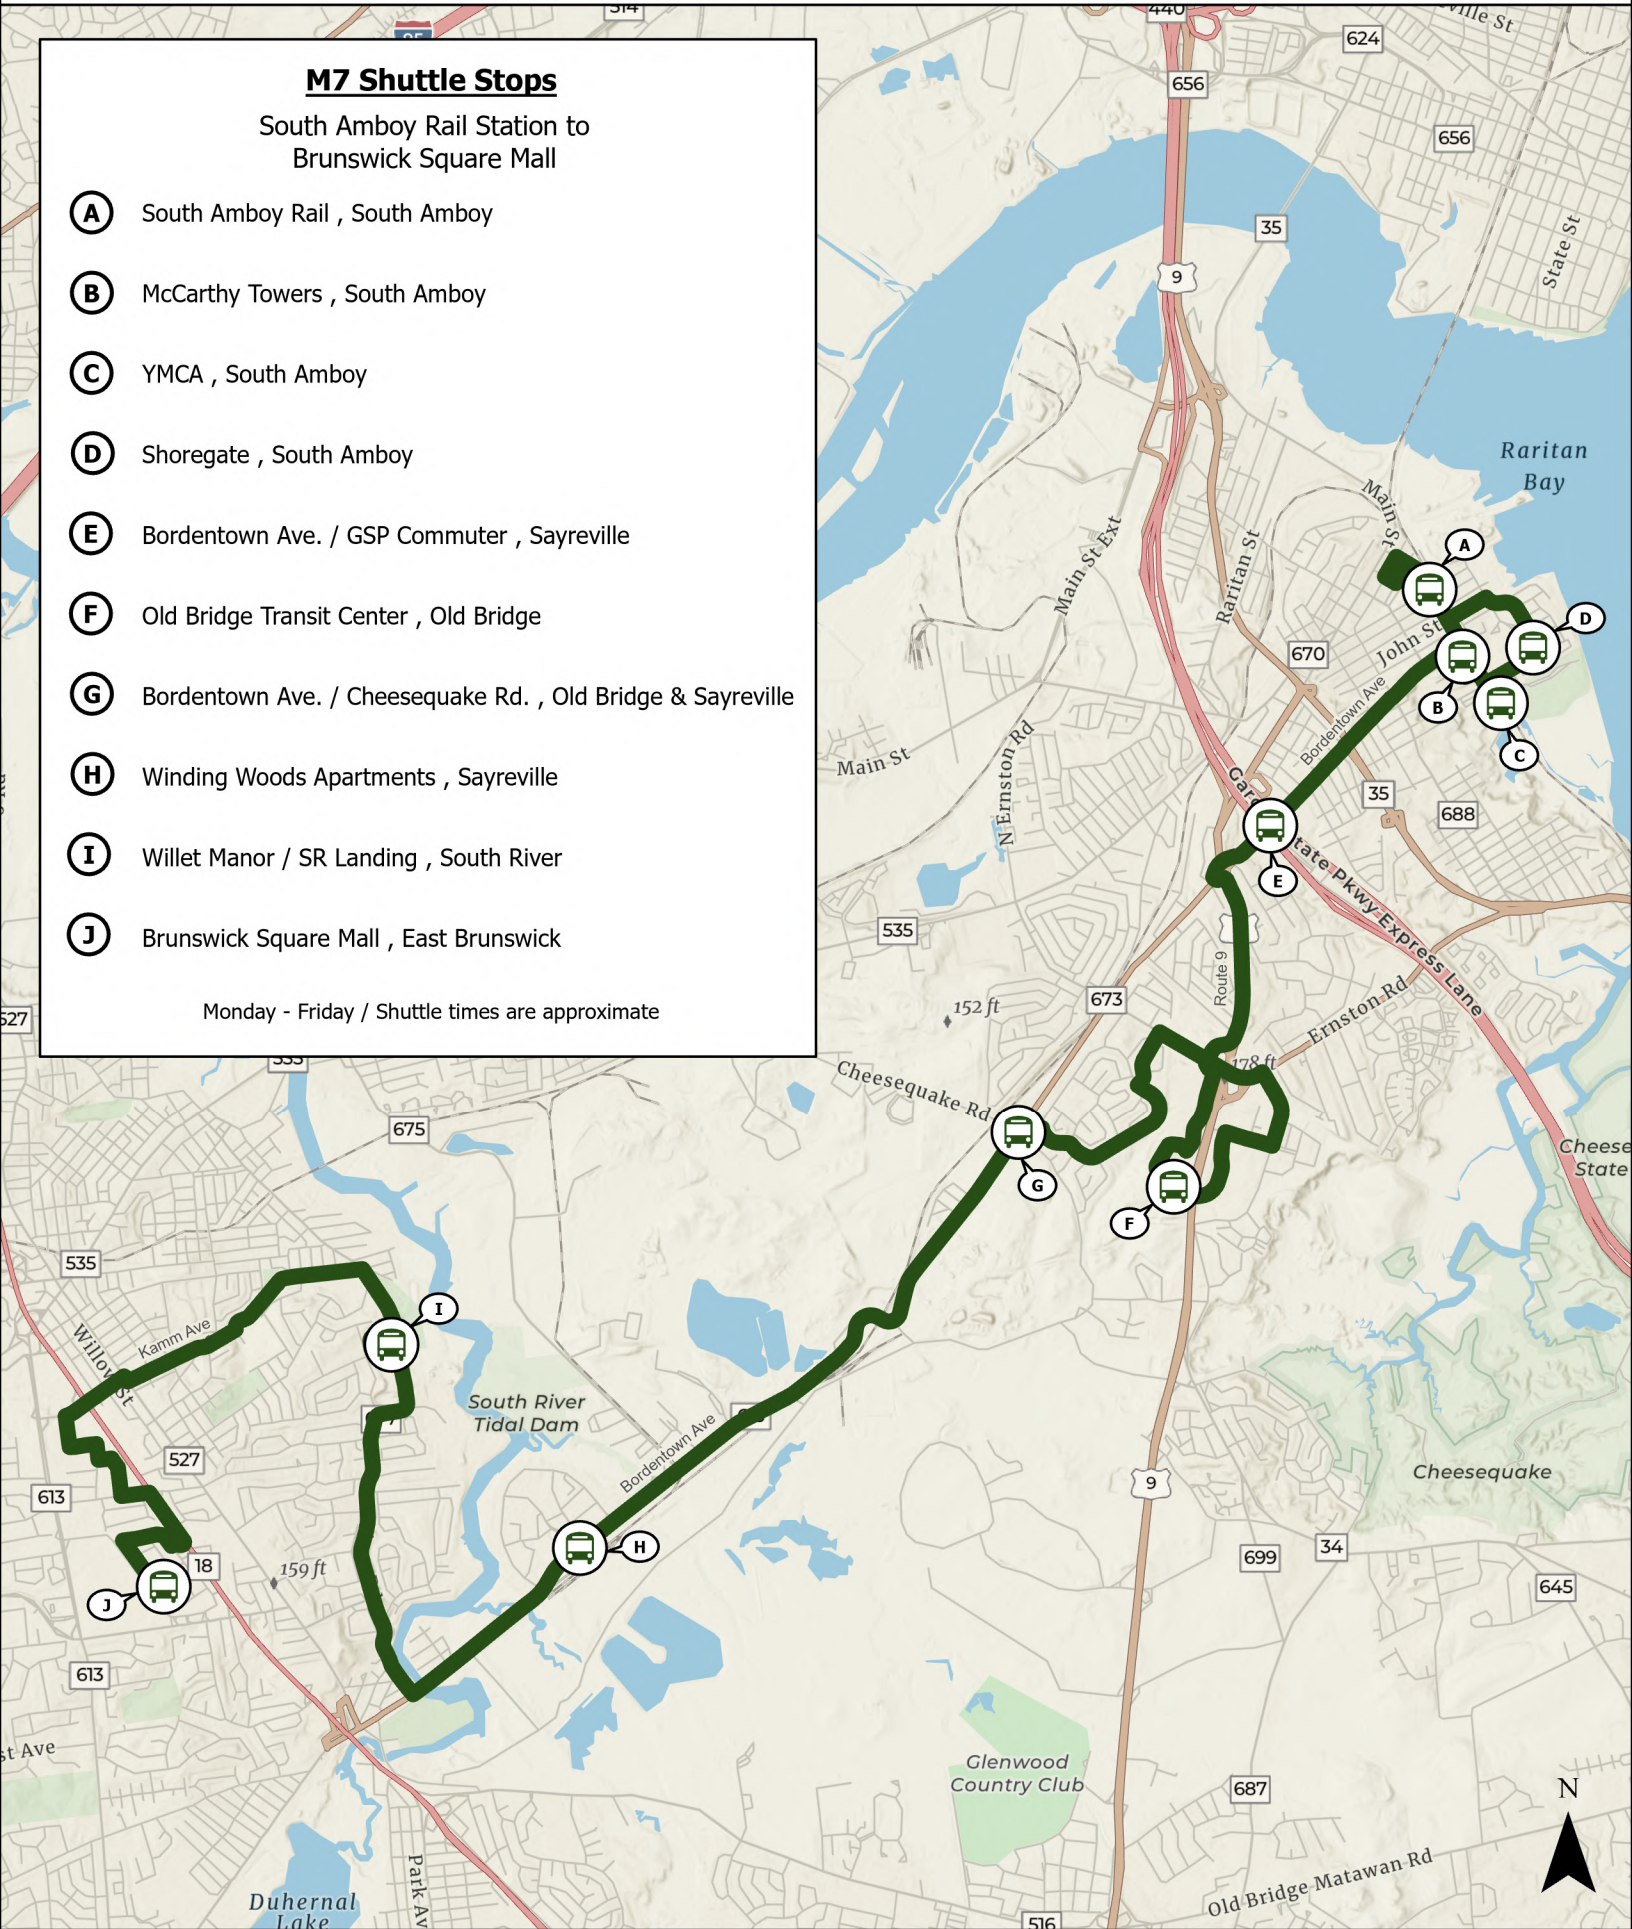

MCAT M7 Shuttle Map

Map Created March 2023 by Middlesex County Division of GIS

M7 Shuttle Stops

South Amboy Rail Station to Brunswick Square Mall

- (A)** South Amboy Rail , South Amboy
- (B)** McCarthy Towers , South Amboy
- (C)** YMCA , South Amboy
- (D)** Shoregate , South Amboy
- (E)** Bordentown Ave. / GSP Commuter , Sayreville
- (F)** Old Bridge Transit Center , Old Bridge
- (G)** Bordentown Ave. / Cheesequake Rd. , Old Bridge & Sayreville
- (H)** Winding Woods Apartments , Sayreville
- (I)** Willet Manor / SR Landing , South River
- (J)** Brunswick Square Mall , East Brunswick

Monday - Friday / Shuttle times are approximate

LEGEND

M7 Route

M7 Route Stops