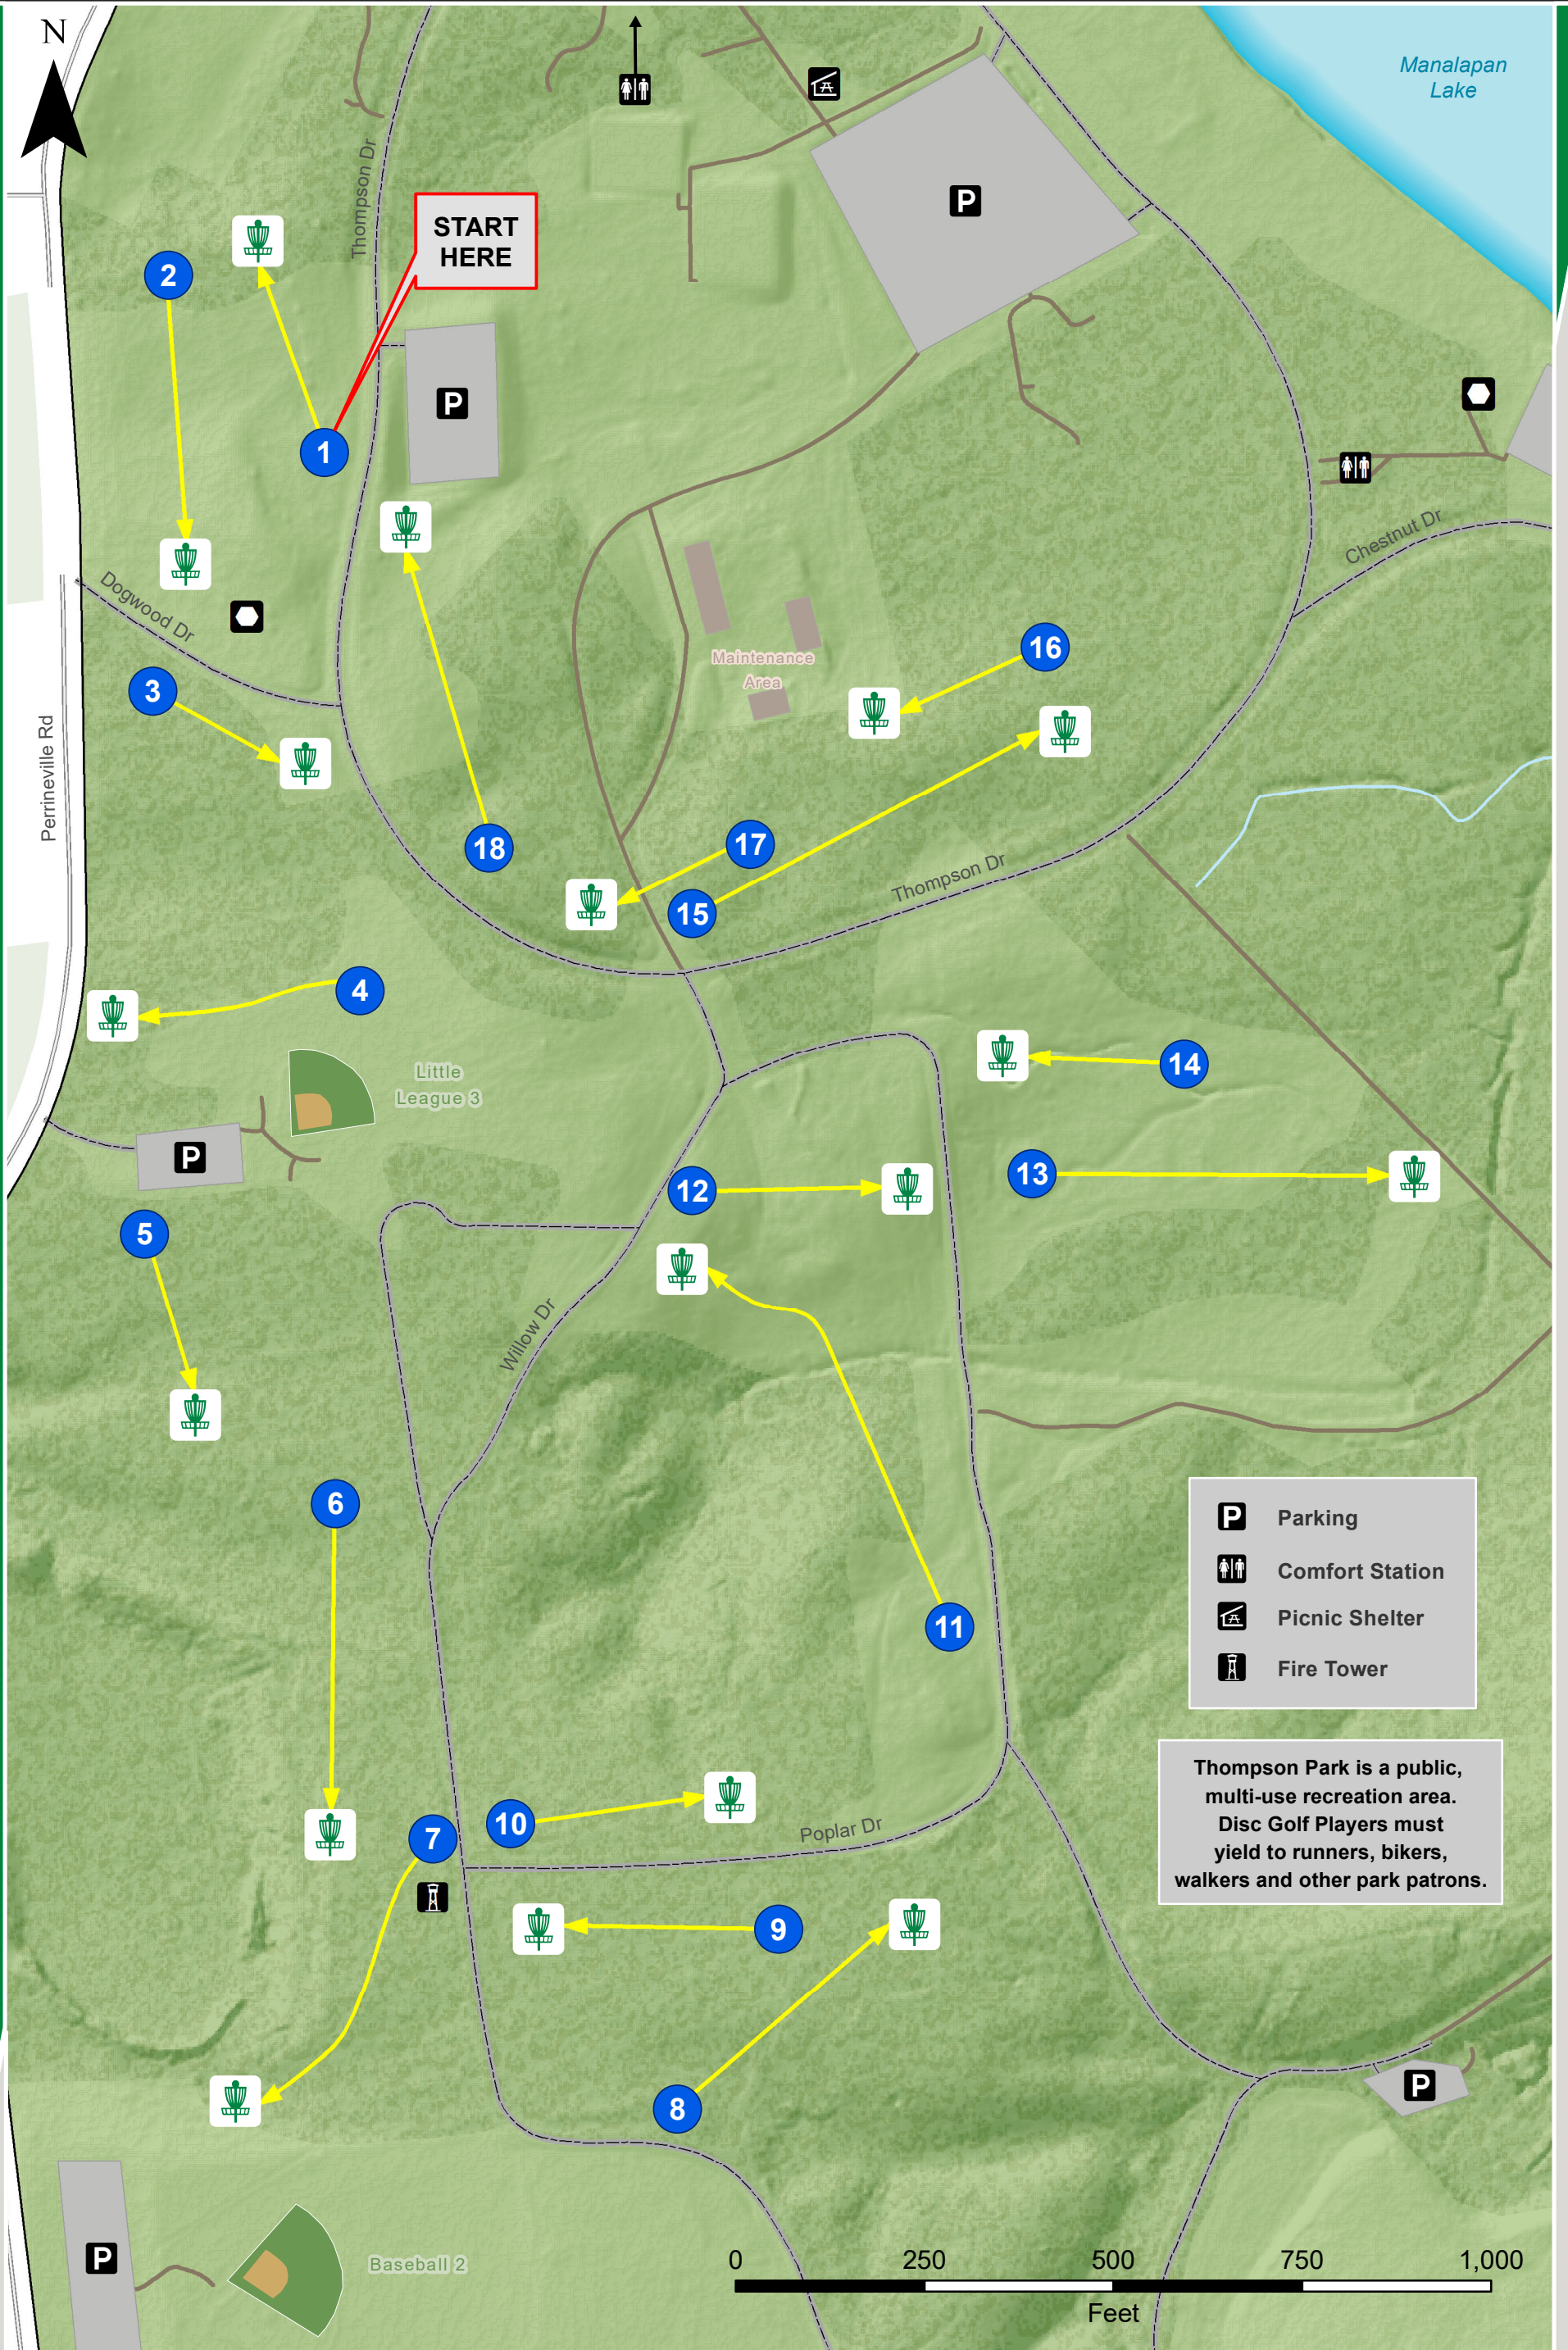

Thompson Park Disc Golf Course Monroe Township

- P** Parking
- Comfort Station
- Picnic Shelter
- Fire Tower

Thompson Park is a public, multi-use recreation area. Disc Golf Players must yield to runners, bikers, walkers and other park patrons.