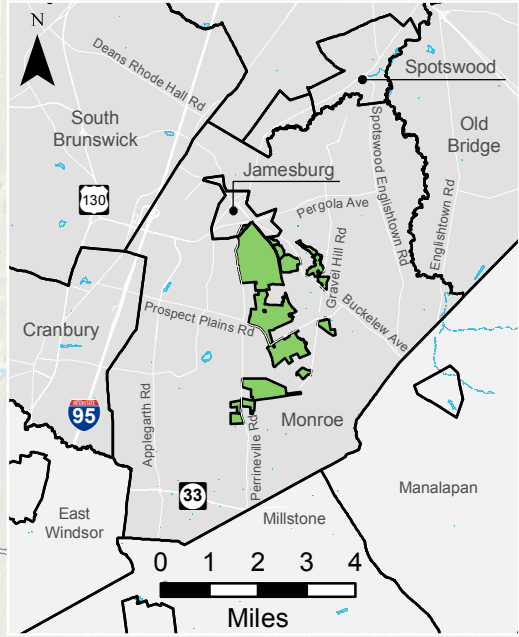

Thompson Park Conservation Area Monroe Township

MIDDLESEX
COUNTY • NJ

Map Created February 2020 by
Middlesex County Division of GIS

Key to Trail Blaze System

START OF TRAIL	RIGHT TURN	LEFT TURN
CONTINUE STRAIGHT	SPUR LEADING TO DIFFERENT TRAIL	END OF TRAIL

Parking
Trailhead
Portable Toilet

LEGEND

Thompson Park Conservation Area Boundary	County Park	Field/Clearing	Hiking Trails	
Forest	Agriculture	Walking Paths	Gravel Hill Trail (2.56 mi)	Meadows Trail (.27 mi)
Wetlands			Hoffman Station Trail (2.08 mi)	Connecting Trails