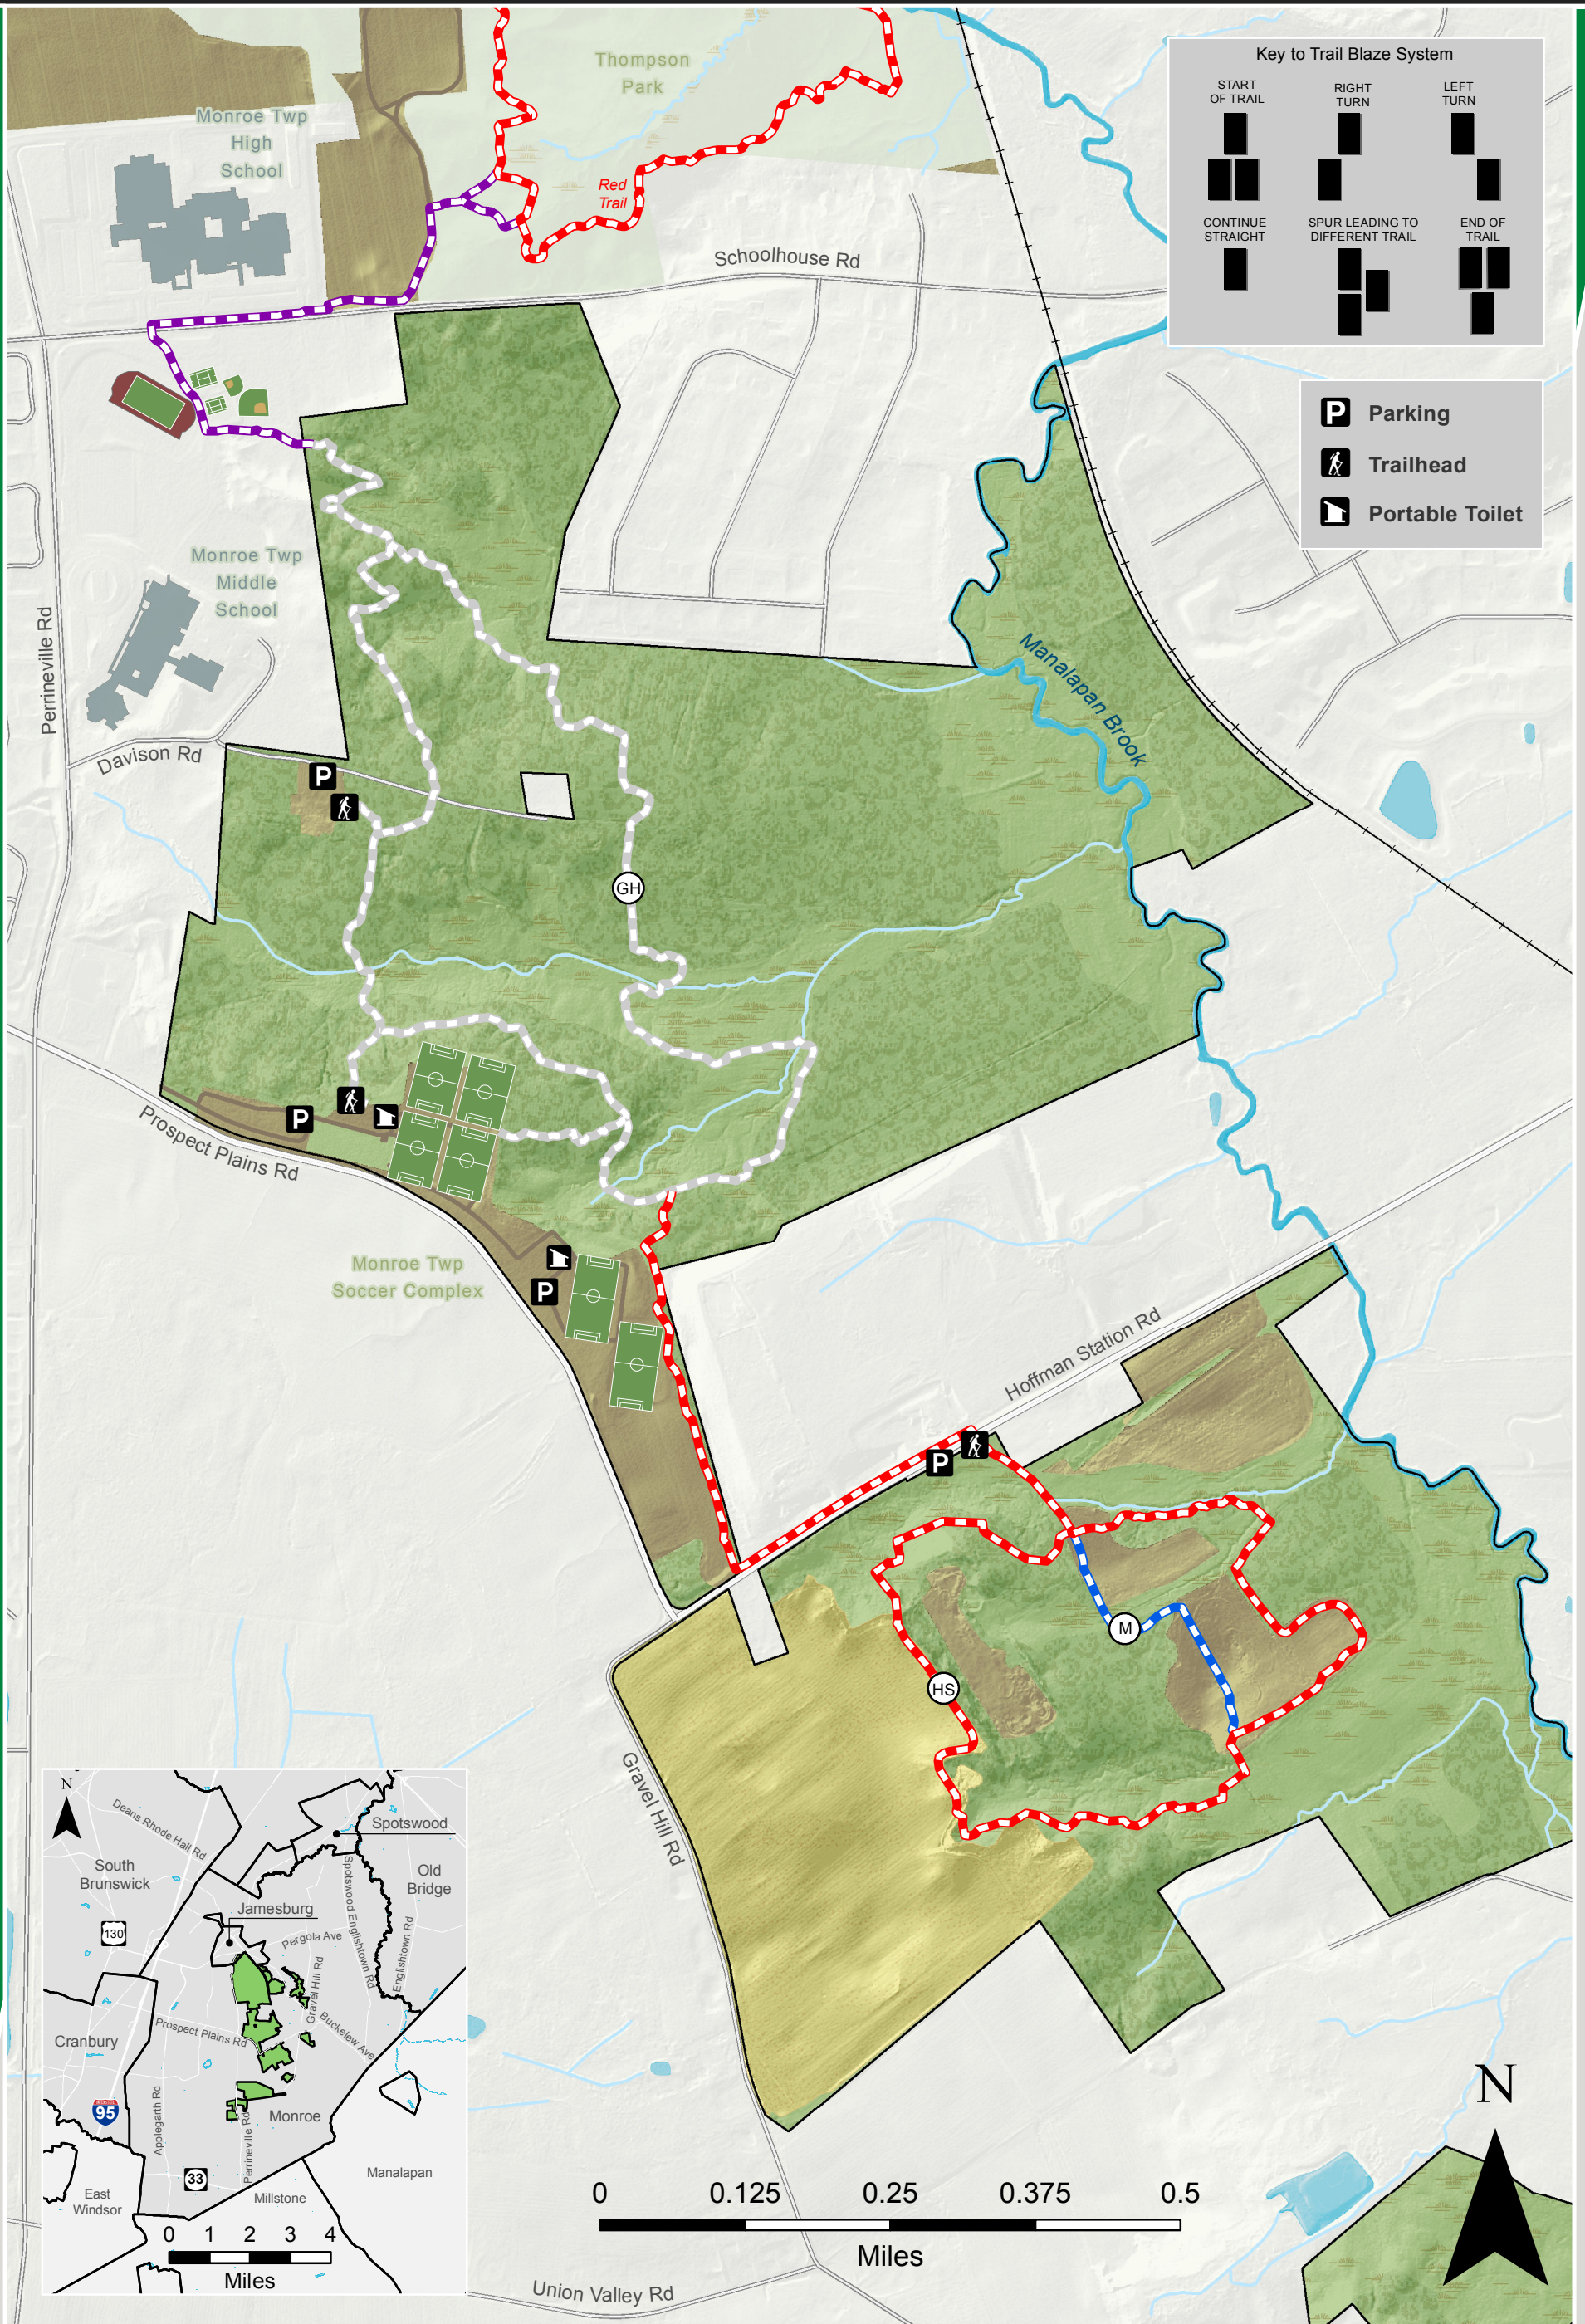

Thompson Park Conservation Area Monroe Township

MIDDLESEX
COUNTY • NJ

Map Created February 2020 by
Middlesex County Division of GIS

Key to Trail Blaze System

START OF TRAIL	RIGHT TURN	LEFT TURN
CONTINUE STRAIGHT	SPUR LEADING TO DIFFERENT TRAIL	END OF TRAIL

Parking
Trailhead
Portable Toilet

LEGEND

Thompson Park Conservation Area Boundary	County Park	Field/Clearing	Hiking Trails	
Forest	Agriculture	Walking Paths	Gravel Hill Trail (2.56 mi)	Meadows Trail (.27 mi)
Wetlands			Hoffman Station Trail (2.08 mi)	Connecting Trails