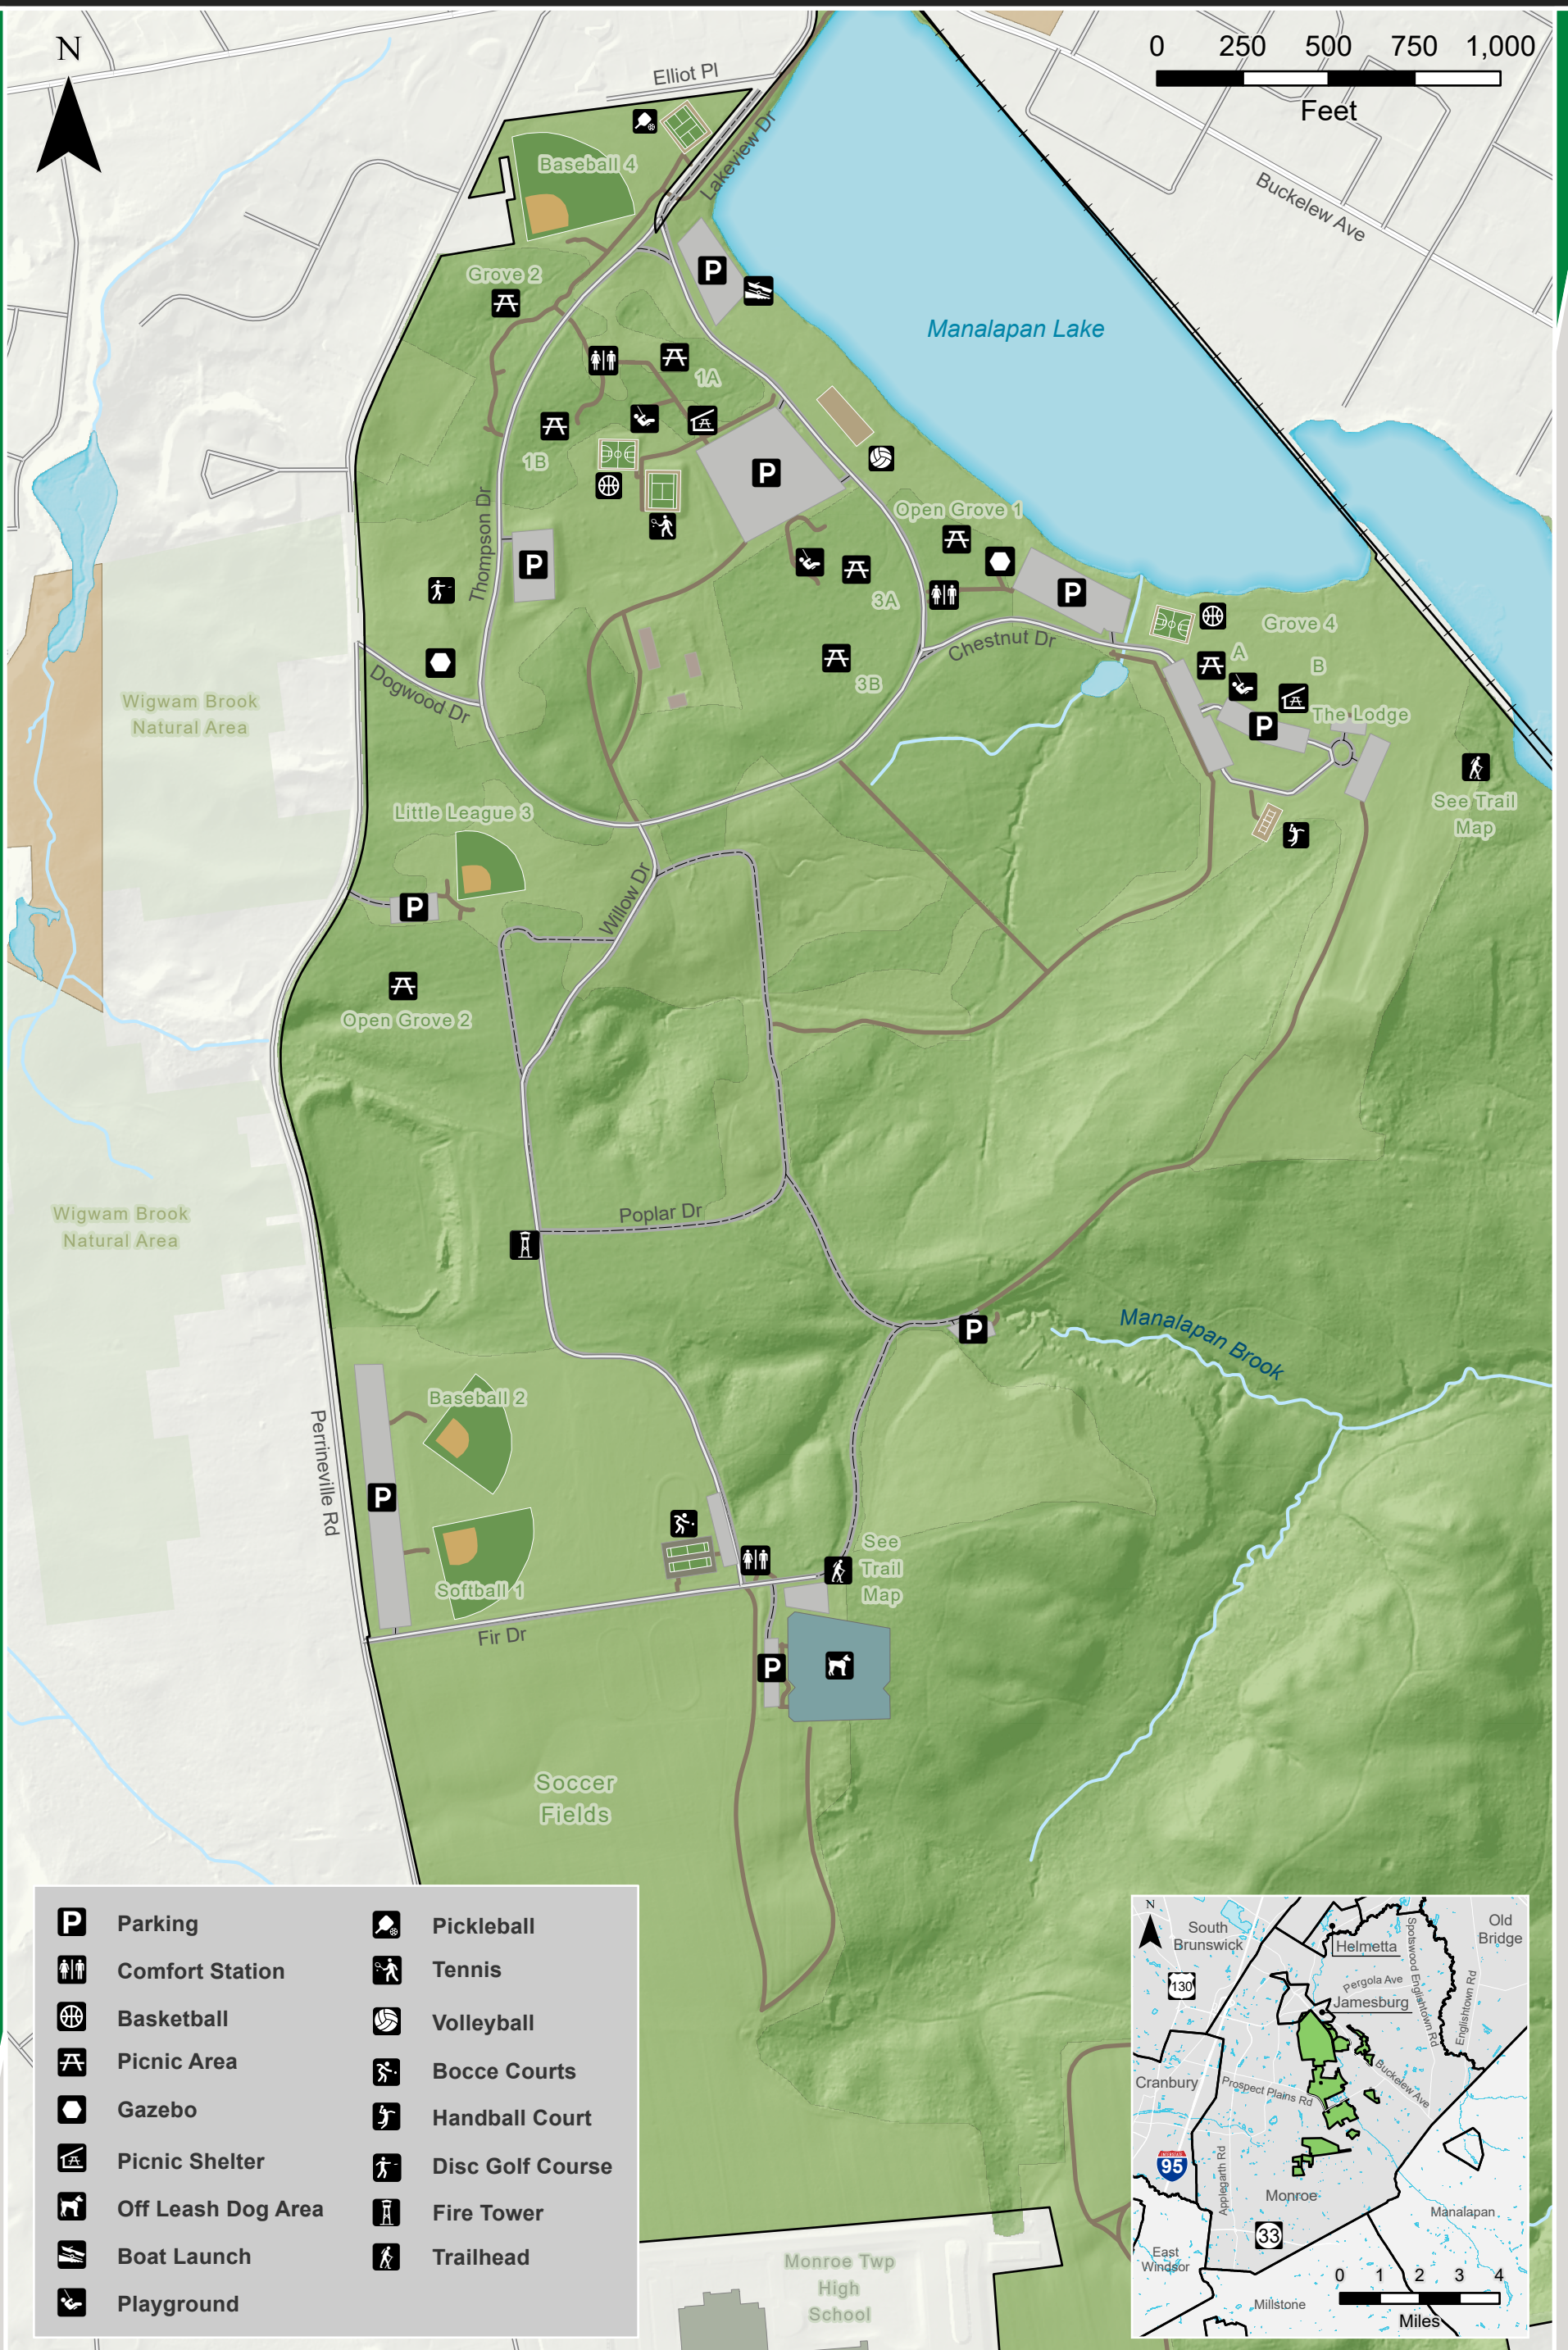

Thompson Park Monroe Township

Parking	Pickleball
Comfort Station	Tennis
Basketball	Volleyball
Picnic Area	Bocce Courts
Gazebo	Handball Court
Picnic Shelter	Disc Golf Course
Off Leash Dog Area	Fire Tower
Boat Launch	Trailhead
Playground	

LEGEND

- Thompson Park Boundary
- Forest
- Maintenance Buildings
- Park Roads
- Walking Paths