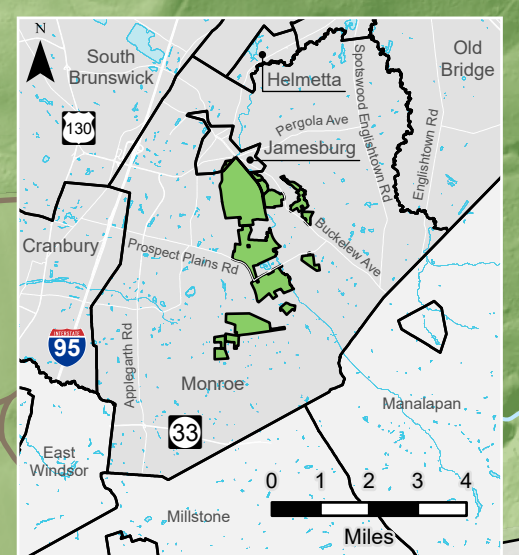

Thompson Park Monroe Township

Parking	Pickleball
Comfort Station	Tennis
Basketball	Volleyball
Picnic Area	Bocce Courts
Gazebo	Handball Court
Picnic Shelter	Disc Golf Course
Off Leash Dog Area	Fire Tower
Boat Launch	Trailhead
Playground	

LEGEND

- Thompson Park Boundary
- Forest
- Maintenance Buildings
- Park Roads
- Walking Paths