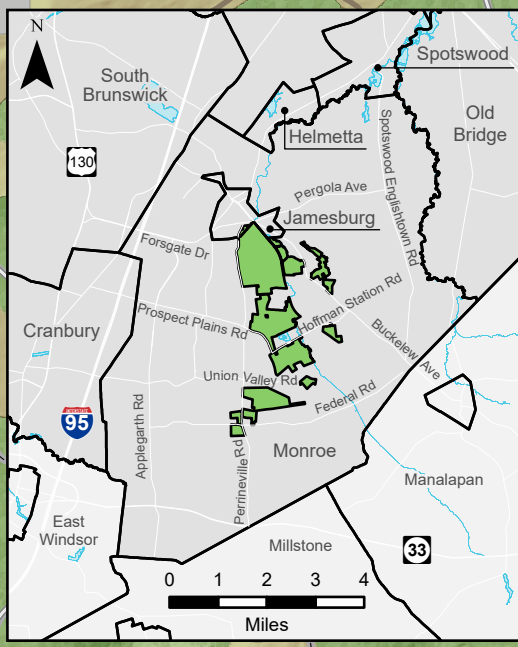

Thompson Park Trail Map Monroe Township

MIDDLESEX
COUNTY • NJ

Map Created September 2024 by
Middlesex County Division of GIS

LEGEND		Hiking Trails			
	Thompson Park Boundary		Red Trail (1.63 mi)		Green Trail (.65 mi)
	County Open Space		Blue Trail (.97 mi)		Orange Trail (.61 mi)
	Field/Clearing		Yellow Trail (.90 mi)		White Trail (.36 mi)
	Forest		Gravel Hill Trail (2.5 mi)		Connecting Trails
	Wetlands				
	Park Roads				
	Walking Paths				