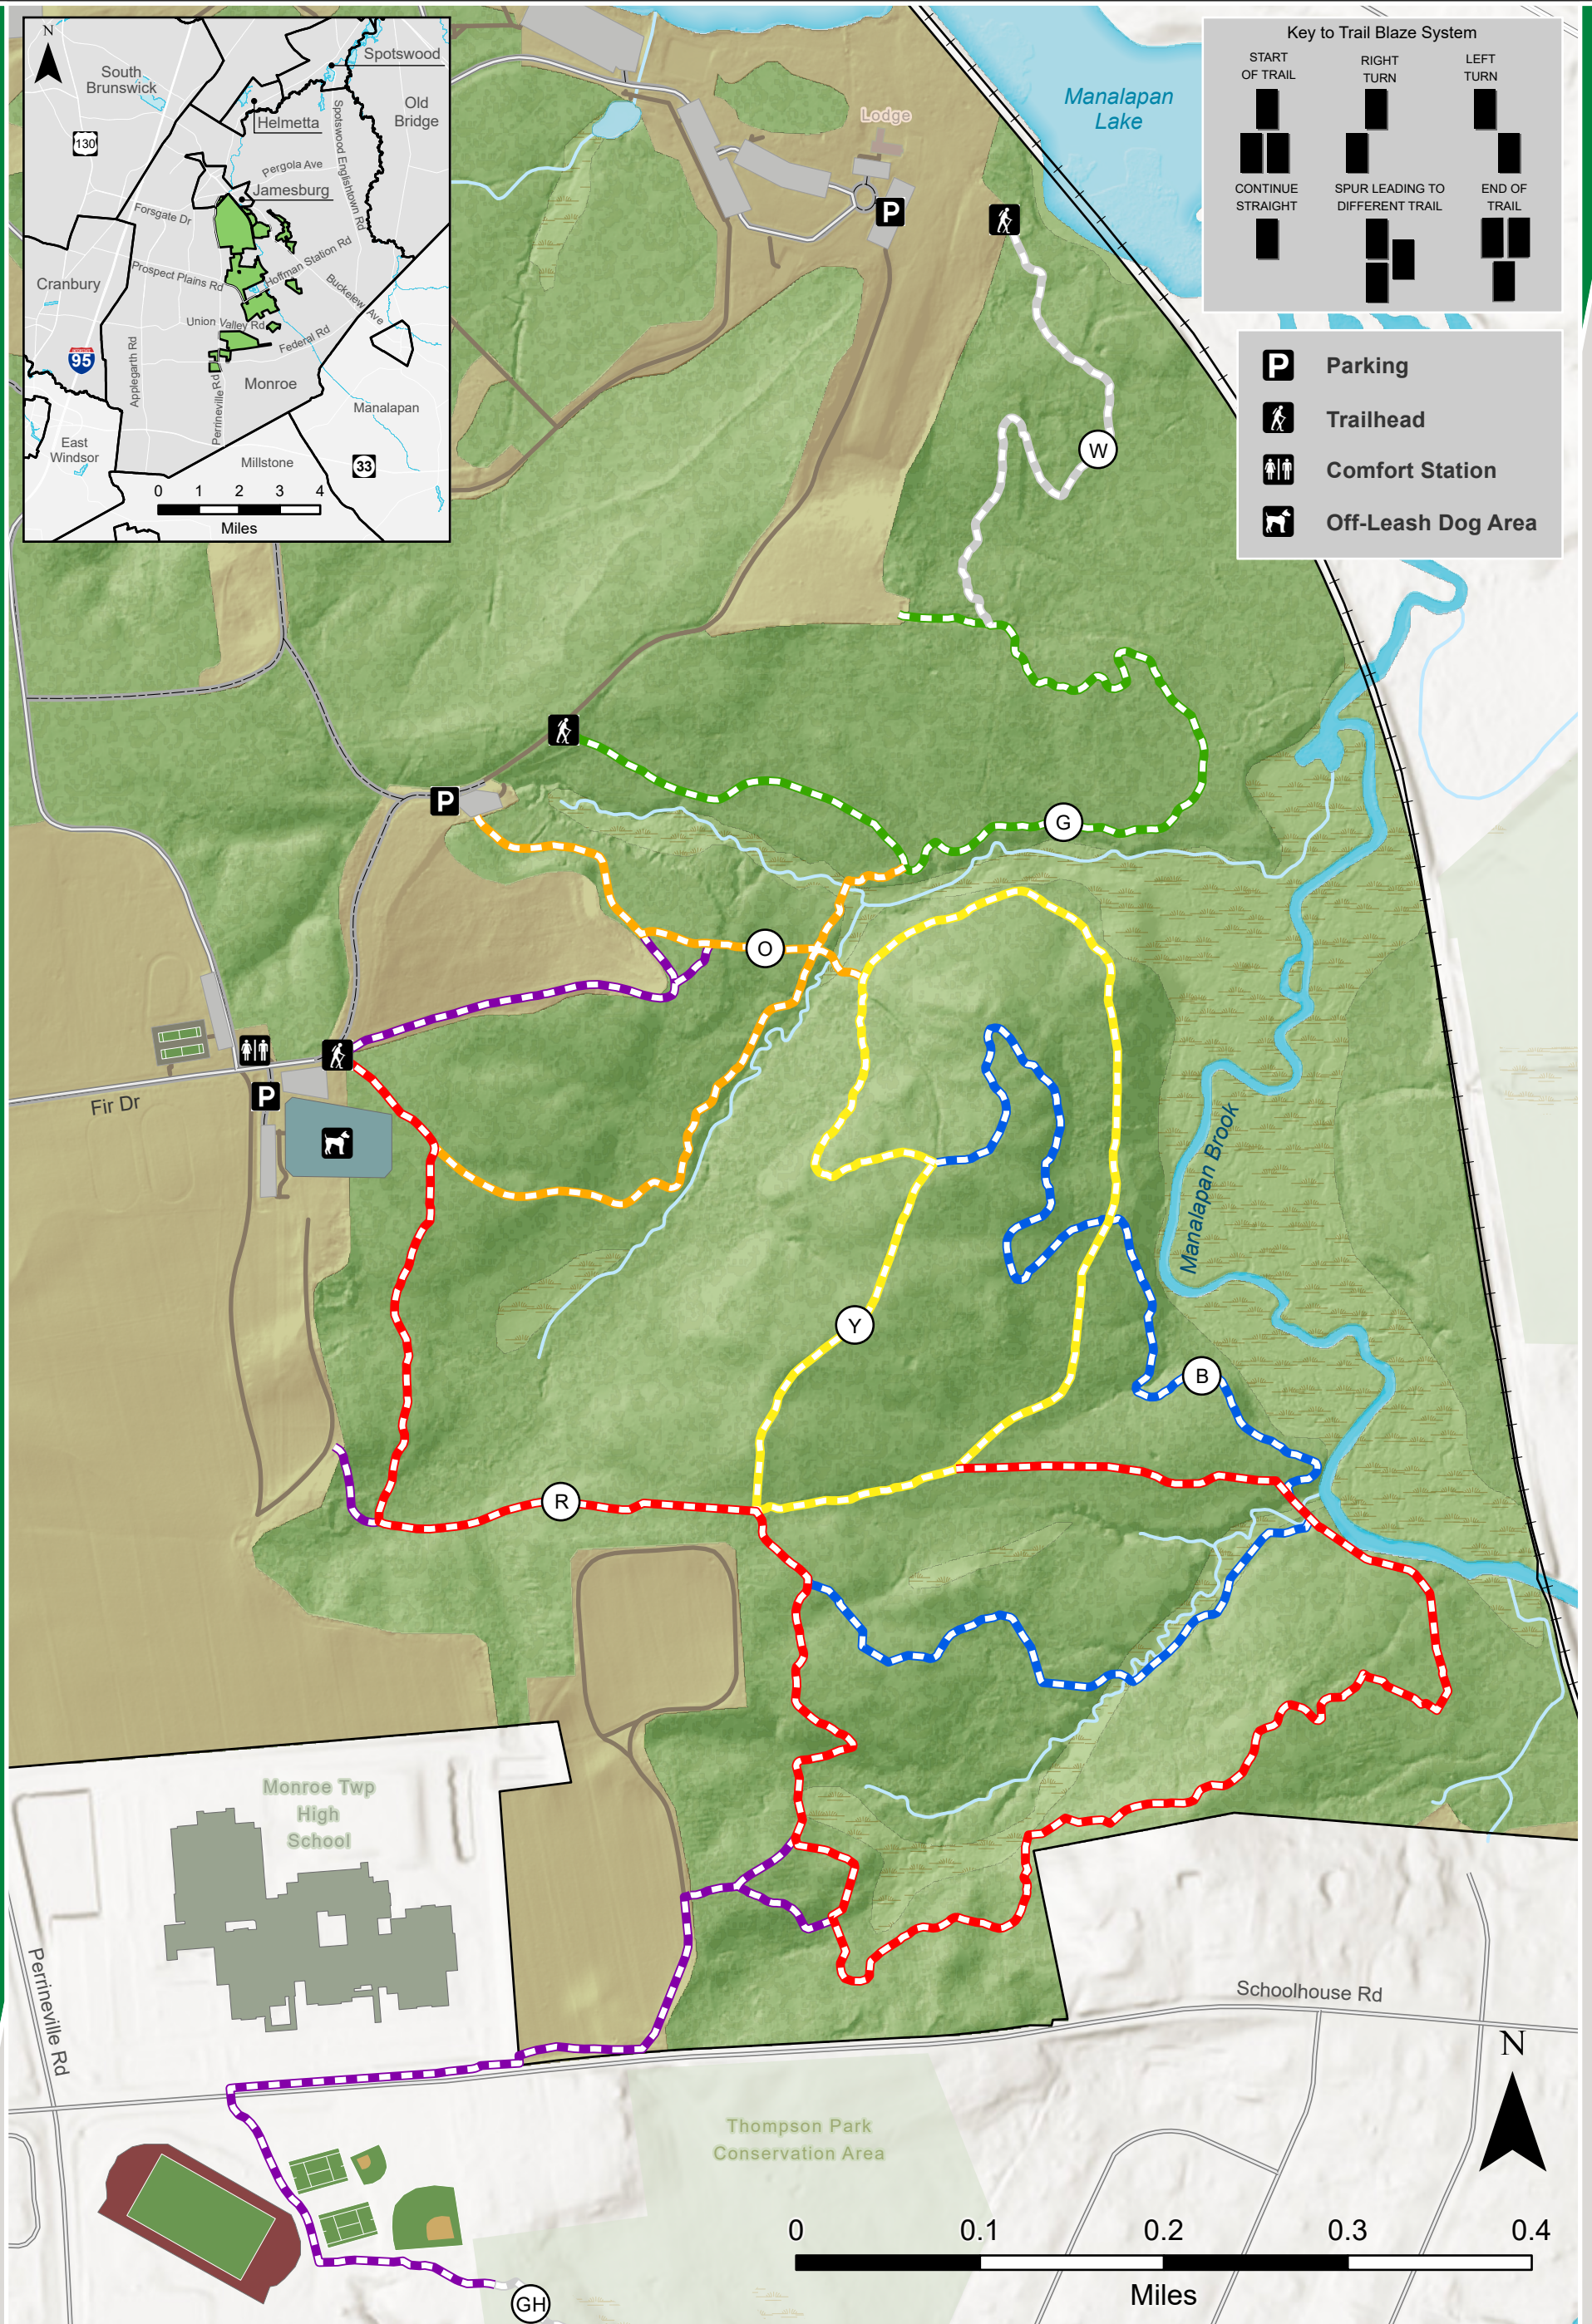

Thompson Park Trail Map Monroe Township

MIDDLESEX
COUNTY • NJ

Map Created September 2024 by
Middlesex County Division of GIS

LEGEND		Hiking Trails			
	Thompson Park Boundary		Red Trail (1.63 mi)		Green Trail (.65 mi)
	County Open Space		Blue Trail (.97 mi)		Orange Trail (.61 mi)
	Field/Clearing		Yellow Trail (.90 mi)		White Trail (.36 mi)
	Forest		Gravel Hill Trail (2.5 mi)		Connecting Trails
	Wetlands				
	Park Roads				
	Walking Paths				